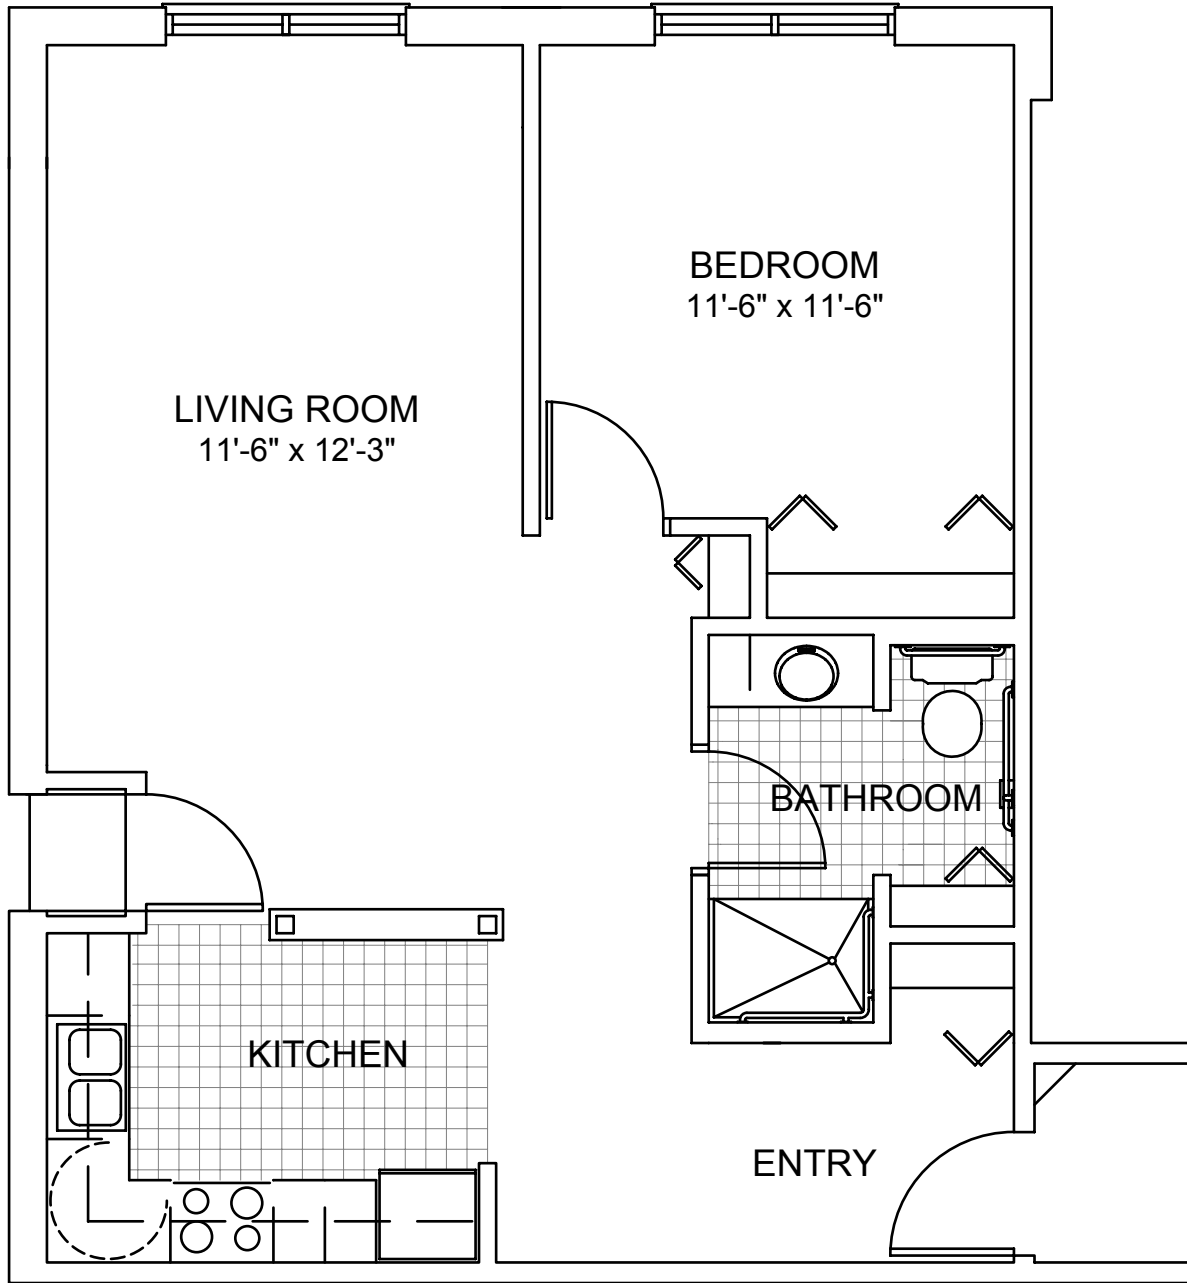

FERONIA - STYLE A
ONE BEDROOM - 667 SF
(deck not included in SF calculation)

CORNELIA HOUSE

Feronia Collection

FERONIA - STYLE B
ONE BEDROOM - 703 SF

CORNELIA HOUSE

Lynnhurst Collection

LYNNHURST - STYLE A
ONE BEDROOM - 730 SF

CORNELIA HOUSE

Lexington Collection

LEXINGTON - STYLE A
ONE BEDROOM - 712 SF

CORNELIA HOUSE

Lexington Collection

LEXINGTON - STYLE B
ONE BEDROOM - 760 SF

CORNELLIA HOUSE

Summit Collection

SUMMIT - STYLE A
TWO BEDROOM - 850 SF

CORNELLIA HOUSE

Summit Collection

SUMMIT - STYLE B
TWO BEDROOM - 821 SF

CORNELLIA HOUSE

Summit Collection

SUMMIT - STYLE C
TWO BEDROOM - 1,013 SF
(deck not included in SF calculation)

CORNELLIA HOUSE

Summit Collection

SUMMIT - STYLED D
TWO BEDROOM - 1,023 SF

CORNELLIA HOUSE

Summit Collection

SUMMIT - STYLE E
TWO BEDROOM - 914 SF

CORNELLIA HOUSE

Summit Collection