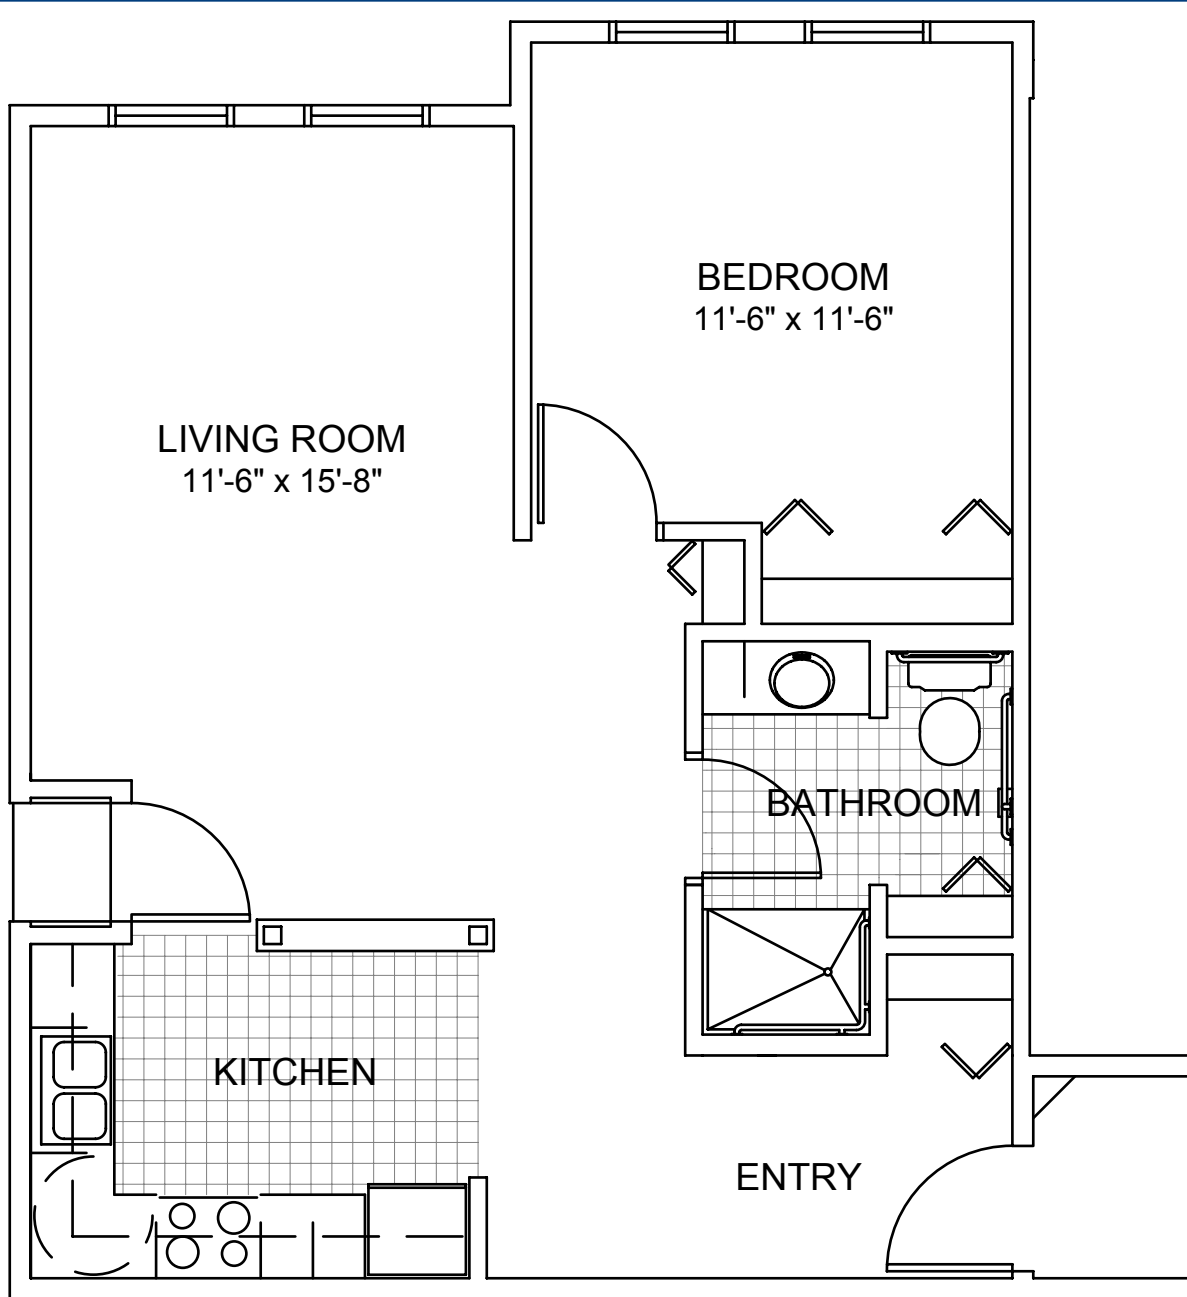

CORNELIA HOUSE

University Collection

UNIVERSITY - STYLE D
ONE BEDROOM - 753 SF

CORNELIA HOUSE

Fairview Collection

FAIRVIEW - STYLE A
ONE BEDROOM - 627 SF

CORNELIA HOUSE

Feronia Collection

FERONIA - STYLE A
ONE BEDROOM - 667 SF
(deck not included in SF calculation)

CORNELIA HOUSE

Feronia Collection

FERONIA - STYLE B
ONE BEDROOM - 703 SF

CORNELIA HOUSE

Lynnhurst Collection

LYNNHURST - STYLE A
ONE BEDROOM - 730 SF

CORNELIA HOUSE

Lexington Collection

LEXINGTON - STYLE A
ONE BEDROOM - 712 SF

CORNELIA HOUSE

Lexington Collection

LEXINGTON - STYLE B
ONE BEDROOM - 760 SF

CORNELLIA HOUSE

Summit Collection

SUMMIT - STYLE A
TWO BEDROOM - 850 SF

CORNELLIA HOUSE

Summit Collection

SUMMIT - STYLE B
TWO BEDROOM - 821 SF

CORNELLIA HOUSE

Summit Collection

SUMMIT - STYLE C
TWO BEDROOM - 1,013 SF
(deck not included in SF calculation)