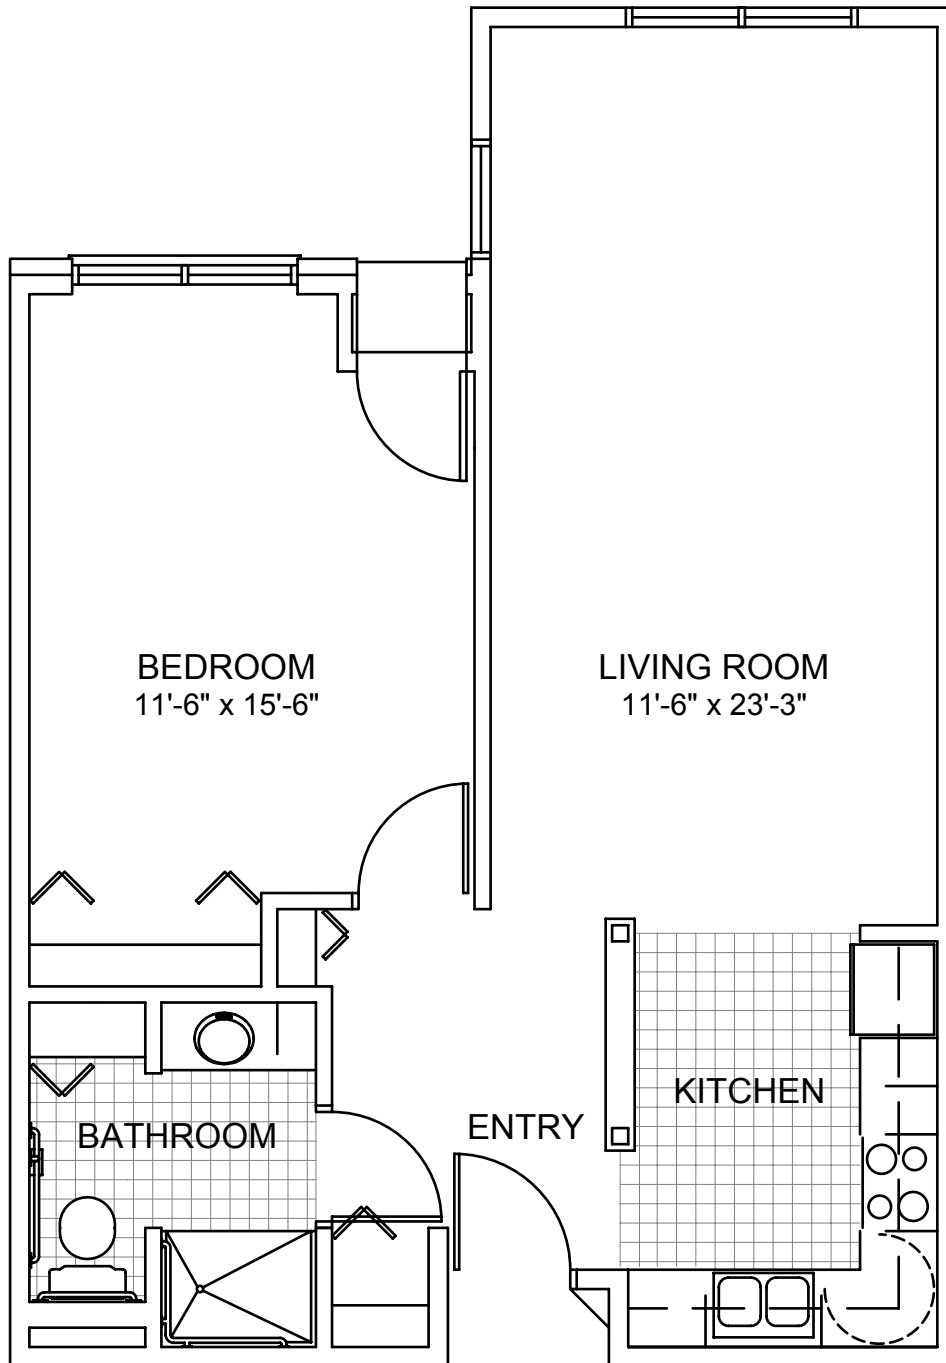

CORNELIA HOUSE

University Collection

UNIVERSITY - STYLE A
ONE BEDROOM - 567 SF

CORNELIA HOUSE

University Collection

CORNELIA HOUSE

University Collection

UNIVERSITY - STYLE C
ONE BEDROOM - 679 SF

CORNELIA HOUSE

University Collection

UNIVERSITY - STYLE D
ONE BEDROOM - 753 SF

CORNELIA HOUSE

Fairview Collection

FAIRVIEW - STYLE A
ONE BEDROOM - 627 SF

CORNELIA HOUSE

Feronia Collection

FERONIA - STYLE A
ONE BEDROOM - 667 SF
(deck not included in SF calculation)

CORNELIA HOUSE

Feronia Collection

FERONIA - STYLE B
ONE BEDROOM - 703 SF

CORNELIA HOUSE

Lynnhurst Collection

LYNNHURST - STYLE A
ONE BEDROOM - 730 SF

CORNELIA HOUSE

Lexington Collection

LEXINGTON - STYLE A
ONE BEDROOM - 712 SF

CORNELIA HOUSE

Lexington Collection

LEXINGTON - STYLE B
ONE BEDROOM - 760 SF

CORNELLIA HOUSE

Summit Collection