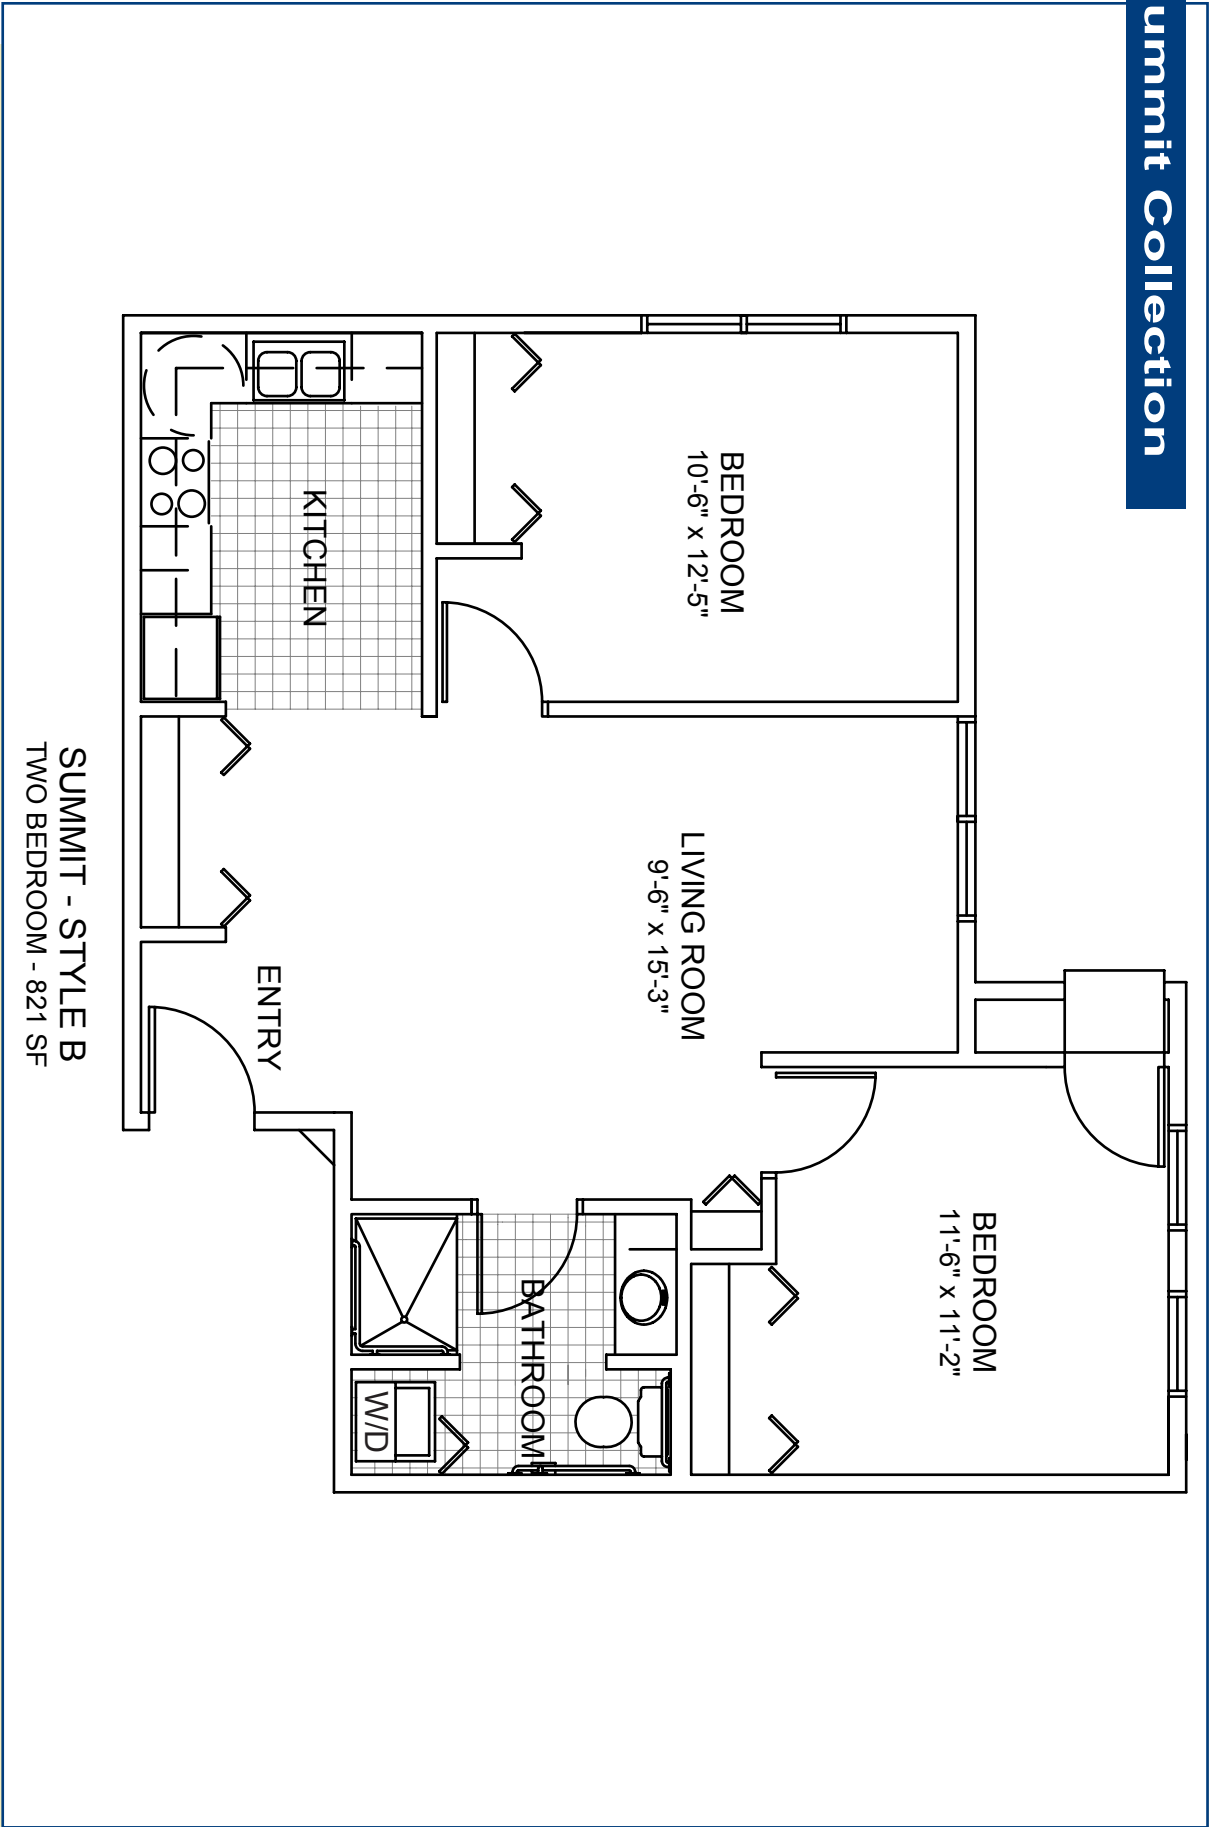

CORNELIA HOUSE

University Collection

UNIVERSITY - STYLE D
ONE BEDROOM - 753 SF

CORNELIA HOUSE

Fairview Collection

FAIRVIEW - STYLE A
ONE BEDROOM - 627 SF

CORNELIA HOUSE

Feronia Collection

FERONIA - STYLE A
ONE BEDROOM - 667 SF
(deck not included in SF calculation)

CORNELIA HOUSE

Feronia Collection

FERONIA - STYLE B
ONE BEDROOM - 703 SF

CORNELIA HOUSE

Lynnhurst Collection

LYNNHURST - STYLE A
ONE BEDROOM - 730 SF

CORNELIA HOUSE

Lexington Collection

LEXINGTON - STYLE A
ONE BEDROOM - 712 SF

CORNELIA HOUSE

Lexington Collection

LEXINGTON - STYLE B
ONE BEDROOM - 760 SF

CORNELLIA HOUSE

Summit Collection

SUMMIT - STYLE A
TWO BEDROOM - 850 SF

CORNELLIA HOUSE

Summit Collection

SUMMIT - STYLE B
TWO BEDROOM - 821 SF

CORNELLIA HOUSE

Summit Collection

SUMMIT - STYLE C
TWO BEDROOM - 1,013 SF
(deck not included in SF calculation)