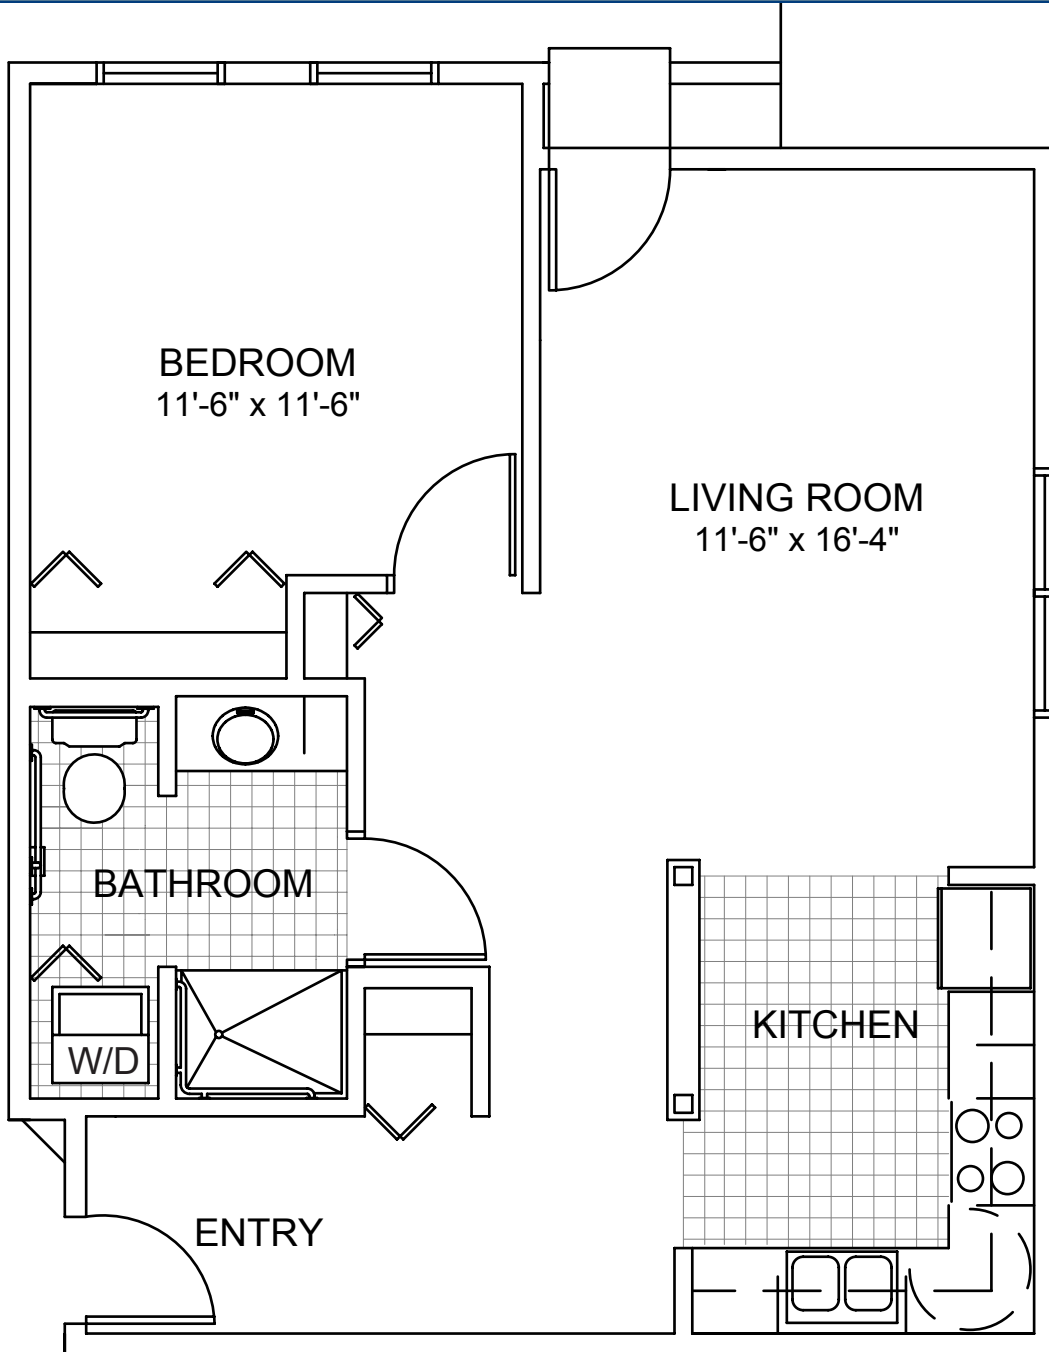

CORNELIA HOUSE

University Collection

UNIVERSITY - STYLE A
ONE BEDROOM - 567 SF

CORNELIA HOUSE

University Collection

CORNELIA HOUSE

University Collection

UNIVERSITY - STYLE C
ONE BEDROOM - 679 SF

CORNELIA HOUSE

University Collection

UNIVERSITY - STYLE D
ONE BEDROOM - 753 SF

CORNELIA HOUSE

Fairview Collection

FAIRVIEW - STYLE A
ONE BEDROOM - 627 SF

CORNELIA HOUSE

Feronia Collection

FERONIA - STYLE A
ONE BEDROOM - 667 SF
(deck not included in SF calculation)

CORNELIA HOUSE

Feronia Collection

FERONIA - STYLE B
ONE BEDROOM - 703 SF

CORNELIA HOUSE

Lynnhurst Collection

LYNNHURST - STYLE A
ONE BEDROOM - 730 SF

CORNELIA HOUSE

Lexington Collection

LEXINGTON - STYLE A
ONE BEDROOM - 712 SF

CORNELIA HOUSE

Lexington Collection

LEXINGTON - STYLE B
ONE BEDROOM - 760 SF

CORNELLIA HOUSE

Summit Collection