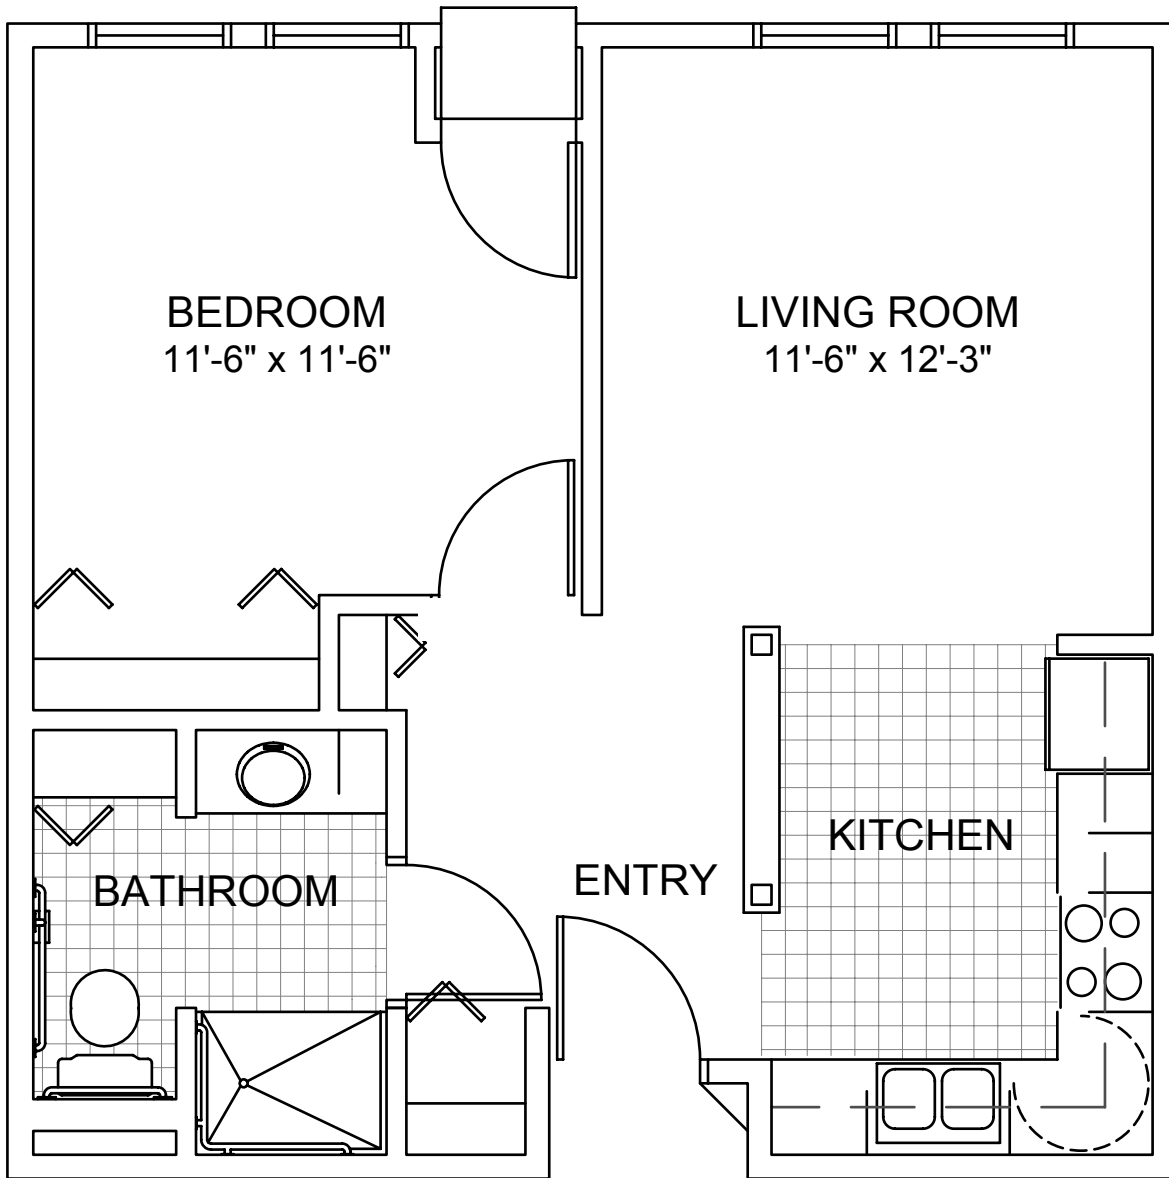

CORNELIA HOUSE

University Collection

UNIVERSITY - STYLE A
ONE BEDROOM - 567 SF

CORNELIA HOUSE

University Collection

CORNELIA HOUSE

University Collection

UNIVERSITY - STYLE C
ONE BEDROOM - 679 SF

CORNELIA HOUSE

University Collection

UNIVERSITY - STYLE D
ONE BEDROOM - 753 SF

CORNELIA HOUSE

Fairview Collection

FAIRVIEW - STYLE A
ONE BEDROOM - 627 SF

CORNELIA HOUSE

Feronia Collection

FERONIA - STYLE A
ONE BEDROOM - 667 SF
(deck not included in SF calculation)

CORNELIA HOUSE

Feronia Collection

FERONIA - STYLE B
ONE BEDROOM - 703 SF

CORNELIA HOUSE

Lynnhurst Collection

LYNNHURST - STYLE A
ONE BEDROOM - 730 SF

CORNELIA HOUSE

Lexington Collection

LEXINGTON - STYLE A
ONE BEDROOM - 712 SF

CORNELIA HOUSE

Lexington Collection

LEXINGTON - STYLE B
ONE BEDROOM - 760 SF

CORNELLIA HOUSE

Summit Collection