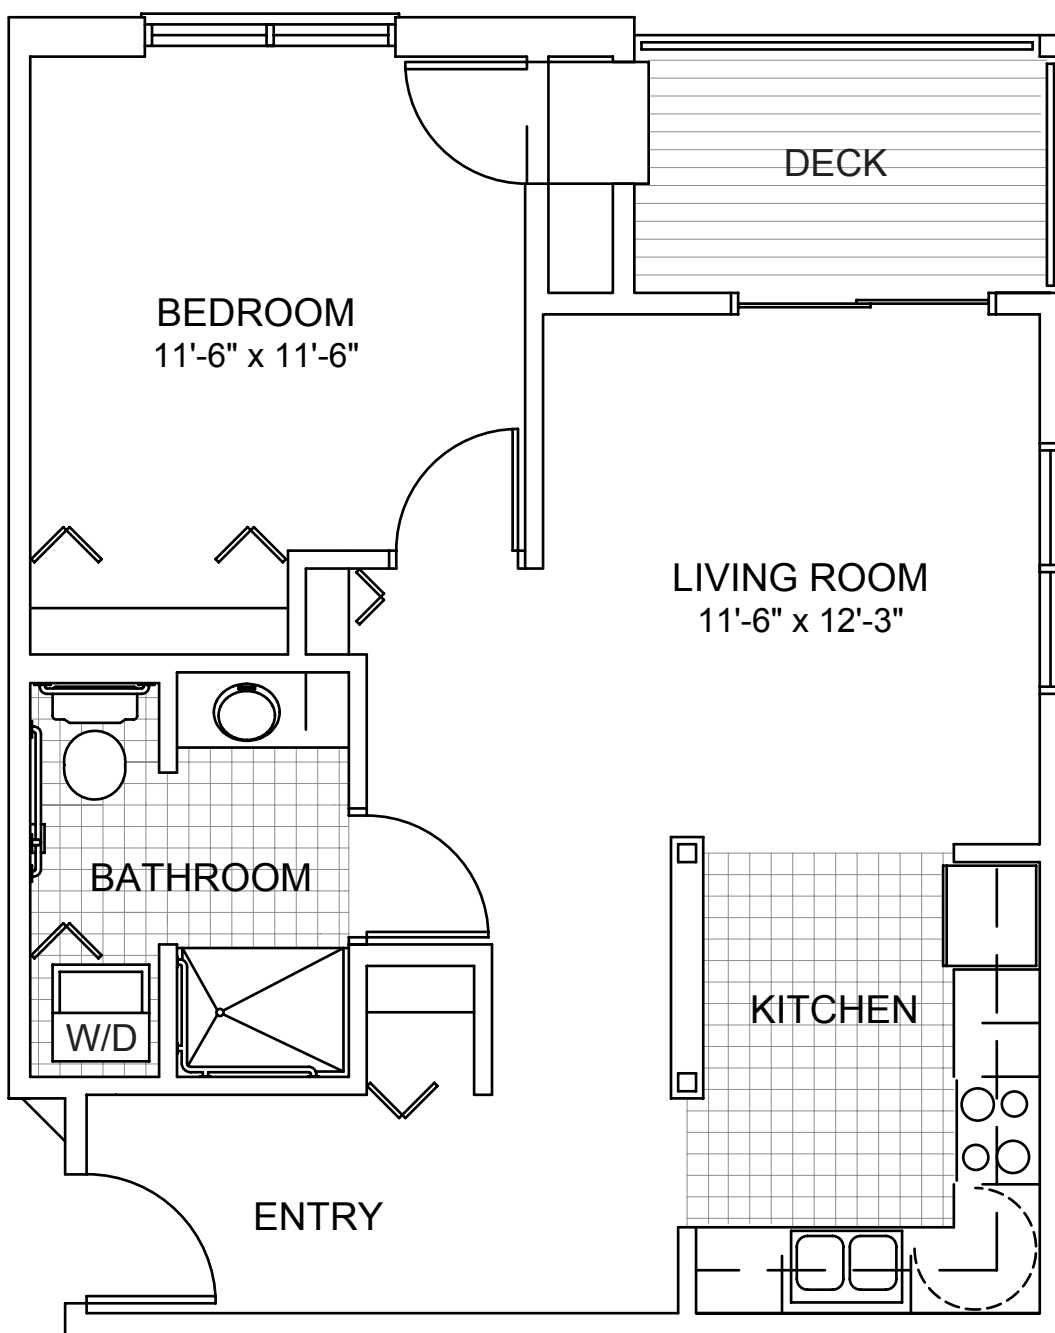

CORNELIA HOUSE

University Collection

UNIVERSITY - STYLE A
ONE BEDROOM - 567 SF

CORNELIA HOUSE

University Collection

CORNELIA HOUSE

University Collection

UNIVERSITY - STYLE C
ONE BEDROOM - 679 SF

CORNELIA HOUSE

University Collection

UNIVERSITY - STYLE D
ONE BEDROOM - 753 SF

CORNELIA HOUSE

Fairview Collection

FAIRVIEW - STYLE A
ONE BEDROOM - 627 SF

CORNELIA HOUSE

Feronia Collection

FERONIA - STYLE A
ONE BEDROOM - 667 SF
(deck not included in SF calculation)

CORNELIA HOUSE

Feronia Collection

FERONIA - STYLE B
ONE BEDROOM - 703 SF

CORNELIA HOUSE

Lynnhurst Collection

LYNNHURST - STYLE A
ONE BEDROOM - 730 SF

CORNELIA HOUSE

Lexington Collection

LEXINGTON - STYLE A
ONE BEDROOM - 712 SF

CORNELIA HOUSE

Lexington Collection

LEXINGTON - STYLE B
ONE BEDROOM - 760 SF

CORNELLIA HOUSE

Summit Collection