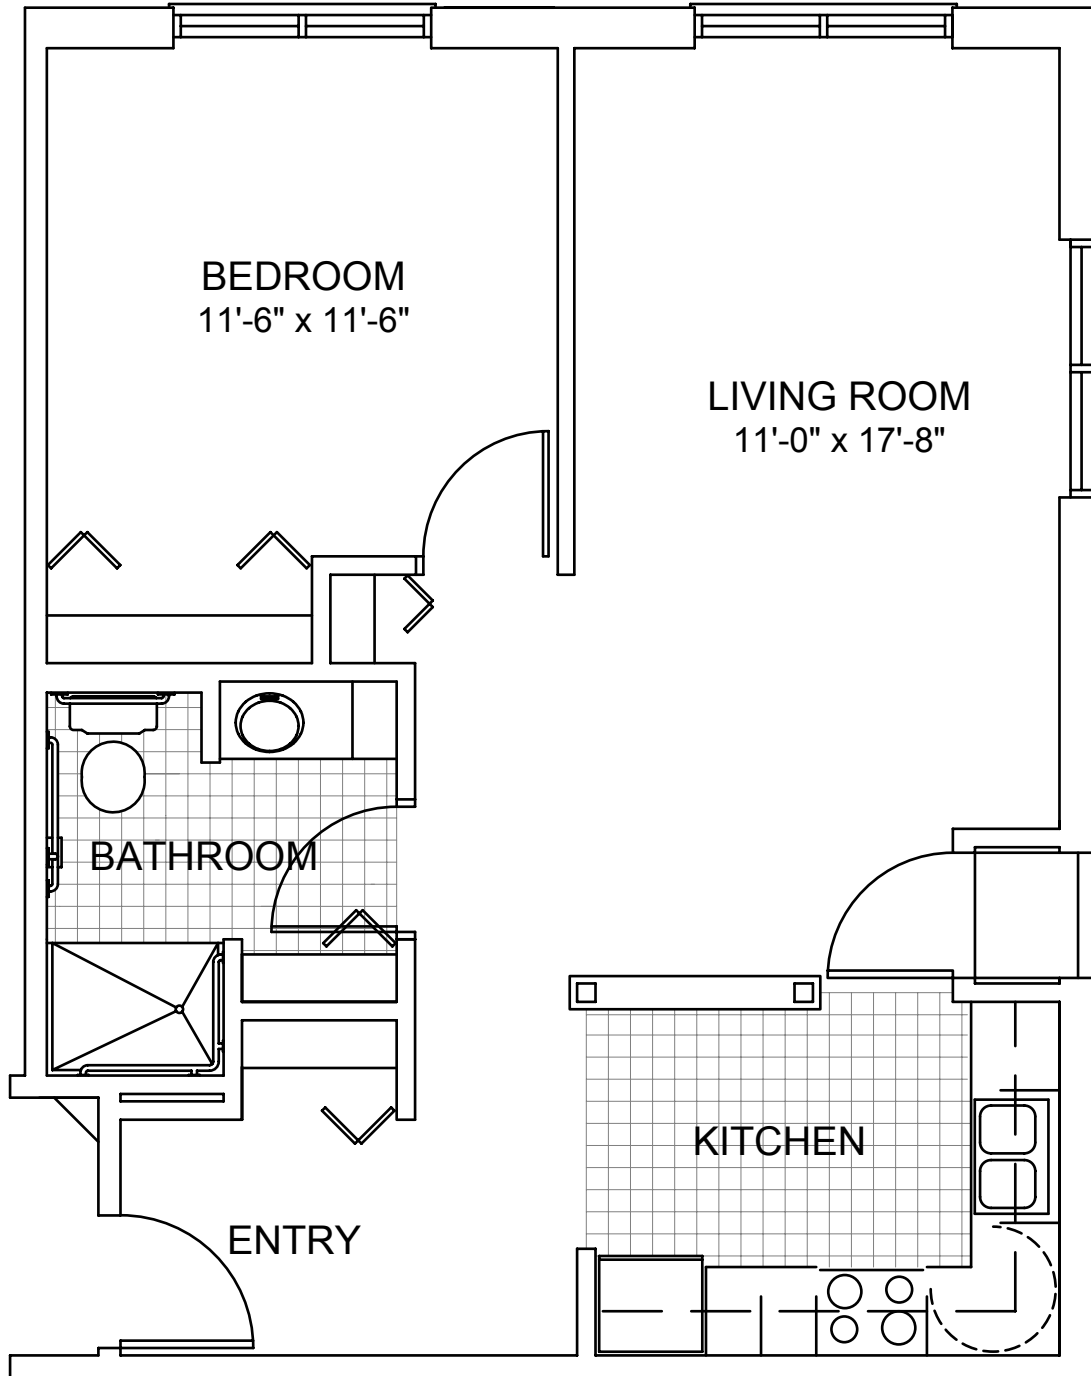

CORNELIA HOUSE

University Collection

UNIVERSITY - STYLE D
ONE BEDROOM - 753 SF

CORNELIA HOUSE

Fairview Collection

FAIRVIEW - STYLE A
ONE BEDROOM - 627 SF

CORNELIA HOUSE

Feronia Collection

FERONIA - STYLE A
ONE BEDROOM - 667 SF
(deck not included in SF calculation)

CORNELIA HOUSE

Feronia Collection

FERONIA - STYLE B
ONE BEDROOM - 703 SF

CORNELIA HOUSE

Lynnhurst Collection

LYNNHURST - STYLE A
ONE BEDROOM - 730 SF

CORNELIA HOUSE

Lexington Collection

LEXINGTON - STYLE A
ONE BEDROOM - 712 SF

CORNELIA HOUSE

Lexington Collection

LEXINGTON - STYLE B
ONE BEDROOM - 760 SF

CORNELLIA HOUSE

Summit Collection

SUMMIT - STYLE A
TWO BEDROOM - 850 SF

CORNELLIA HOUSE

Summit Collection

SUMMIT - STYLE B
TWO BEDROOM - 821 SF

CORNELLIA HOUSE

Summit Collection

SUMMIT - STYLE C
TWO BEDROOM - 1,013 SF
(deck not included in SF calculation)