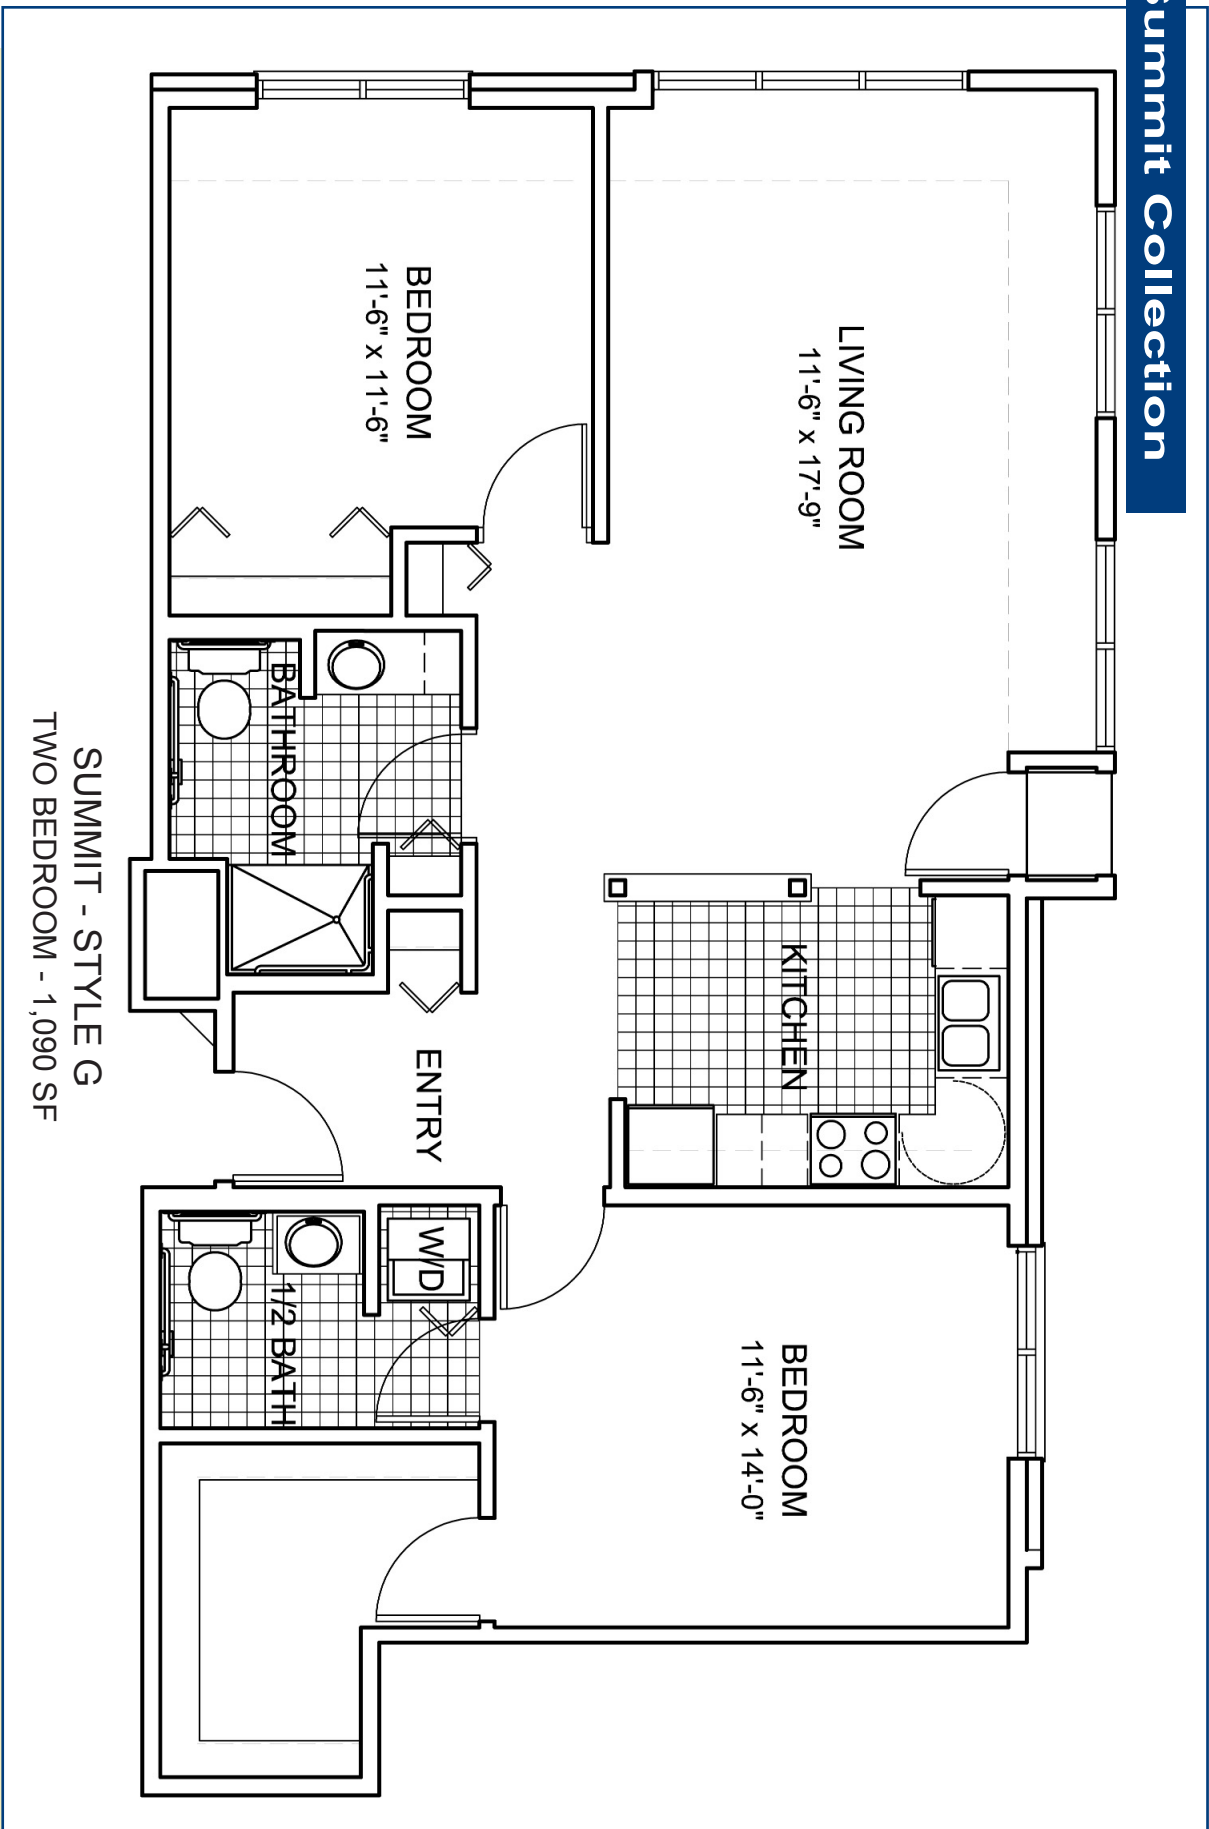

CORNELIA HOUSE

Lexington Collection

LEXINGTON - STYLE A
ONE BEDROOM - 712 SF

CORNELIA HOUSE

Lexington Collection

LEXINGTON - STYLE B
ONE BEDROOM - 760 SF

CORNELLIA HOUSE

Summit Collection

SUMMIT - STYLE A
TWO BEDROOM - 850 SF

CORNELLIA HOUSE

Summit Collection

SUMMIT - STYLE B
TWO BEDROOM - 821 SF

CORNELLIA HOUSE

Summit Collection

SUMMIT - STYLE C
TWO BEDROOM - 1,013 SF
(deck not included in SF calculation)

CORNELLIA HOUSE

Summit Collection

SUMMIT - STYLED D
TWO BEDROOM - 1,023 SF

CORNELLIA HOUSE

Summit Collection

SUMMIT - STYLE E
TWO BEDROOM - 914 SF

CORNELLIA HOUSE

Summit Collection

SUMMIT - STYLE F
TWO BEDROOM - 1,000 SF

CORNELLIA HOUSE

Summit Collection

SUMMIT - STYLE G
TWO BEDROOM - 1,090 SF