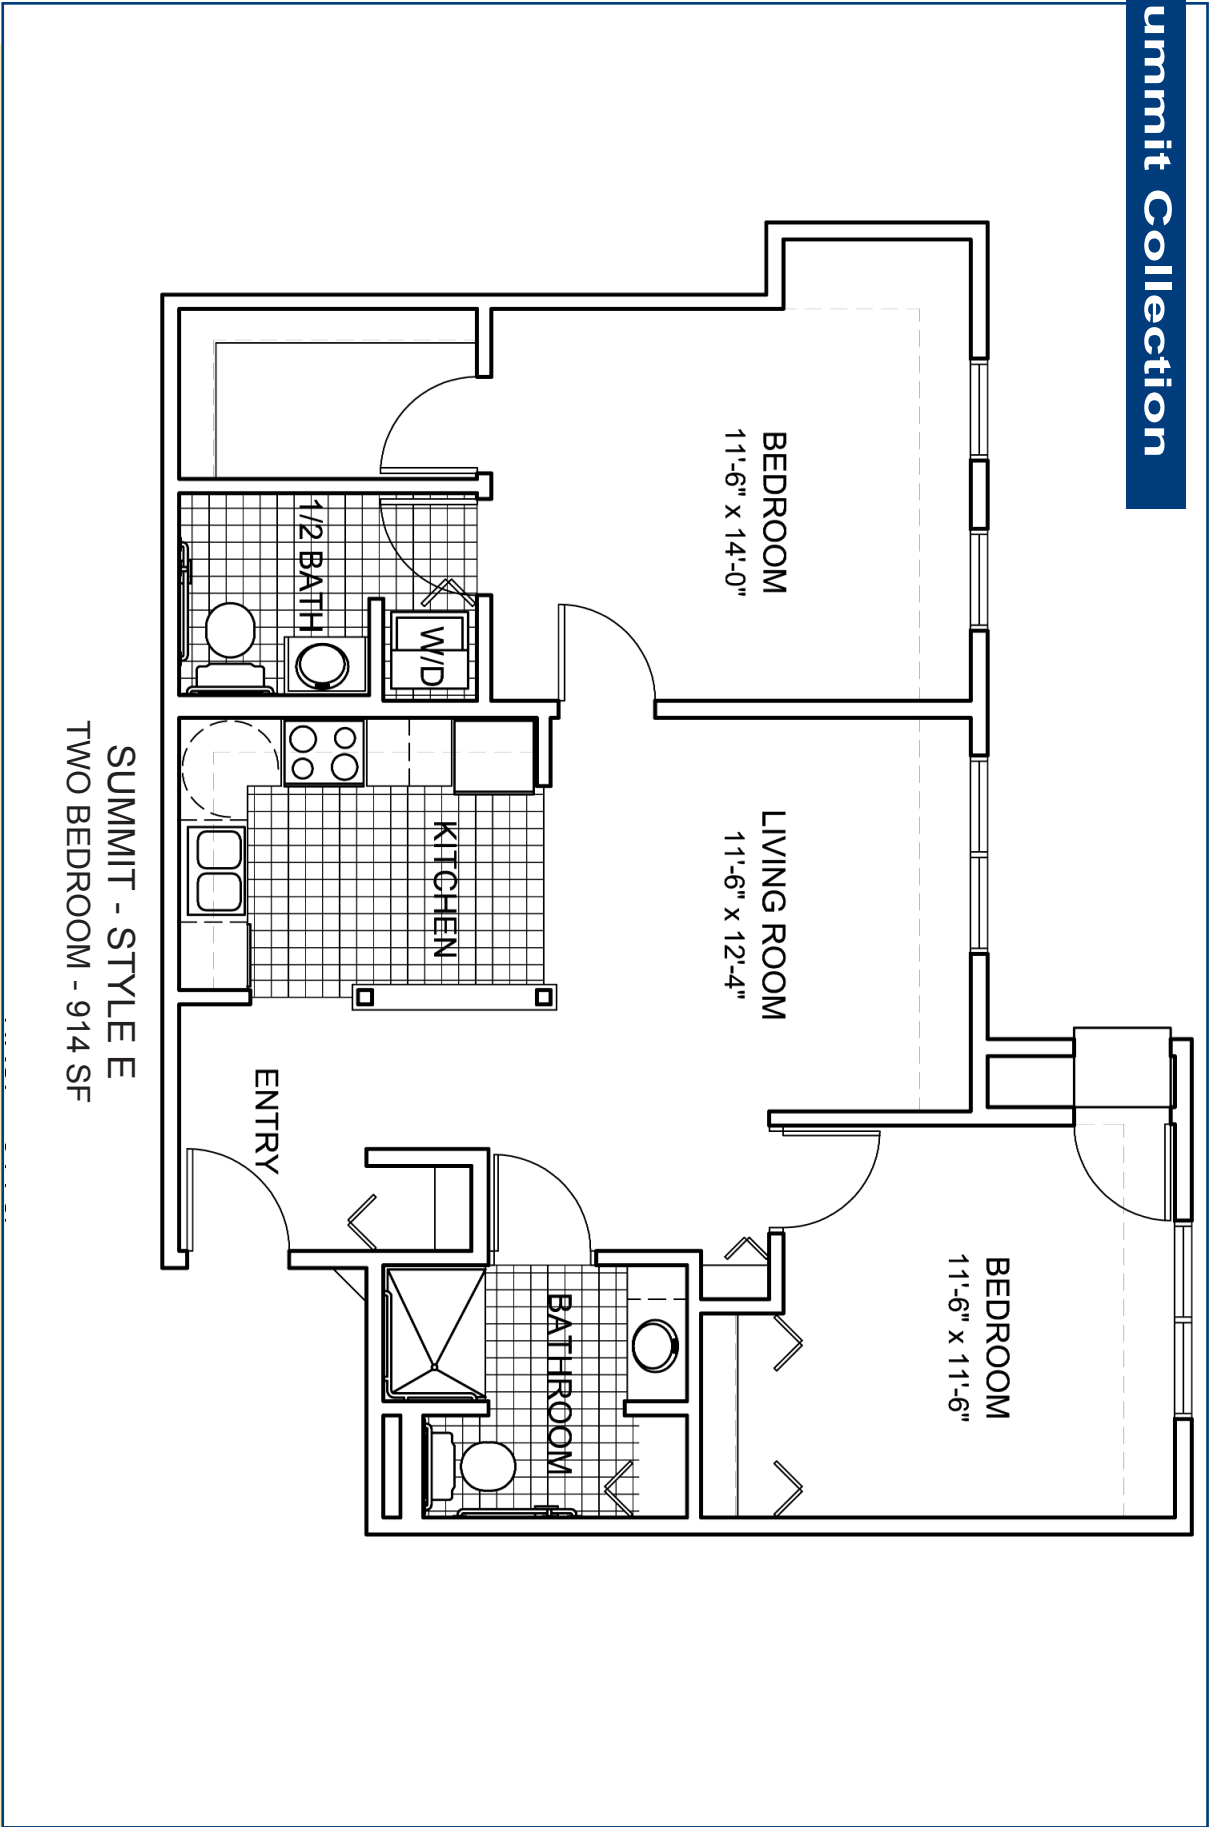

CORNELIA HOUSE

Lexington Collection

LEXINGTON - STYLE A
ONE BEDROOM - 712 SF

CORNELIA HOUSE

Lexington Collection

LEXINGTON - STYLE B
ONE BEDROOM - 760 SF

CORNELLIA HOUSE

Summit Collection

SUMMIT - STYLE A
TWO BEDROOM - 850 SF

CORNELLIA HOUSE

Summit Collection

SUMMIT - STYLE B
TWO BEDROOM - 821 SF

CORNELLIA HOUSE

Summit Collection

SUMMIT - STYLE C
TWO BEDROOM - 1,013 SF
(deck not included in SF calculation)

CORNELLIA HOUSE

Summit Collection

SUMMIT - STYLED D
TWO BEDROOM - 1,023 SF

CORNELLIA HOUSE

Summit Collection

SUMMIT - STYLE E
TWO BEDROOM - 914 SF

CORNELLIA HOUSE

Summit Collection

SUMMIT - STYLE F
TWO BEDROOM - 1,000 SF

CORNELLIA HOUSE

Summit Collection

SUMMIT - STYLE G
TWO BEDROOM - 1,090 SF