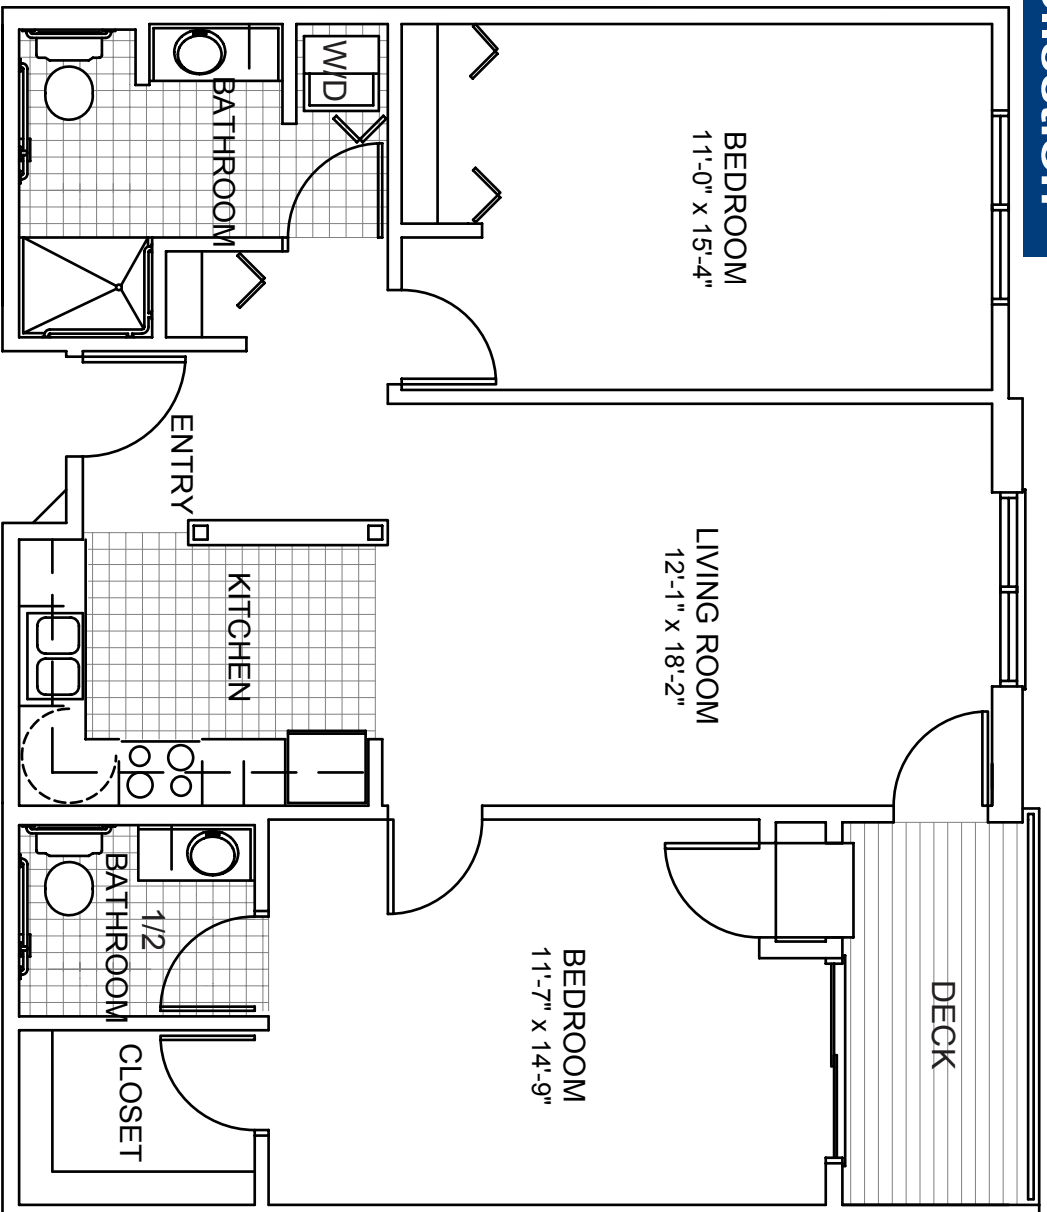

FERONIA - STYLE A
ONE BEDROOM - 667 SF
(deck not included in SF calculation)

CORNELIA HOUSE

Feronia Collection

FERONIA - STYLE B
ONE BEDROOM - 703 SF

CORNELIA HOUSE

Lynnhurst Collection

LYNNHURST - STYLE A
ONE BEDROOM - 730 SF

CORNELIA HOUSE

Lexington Collection

LEXINGTON - STYLE A
ONE BEDROOM - 712 SF

CORNELIA HOUSE

Lexington Collection

LEXINGTON - STYLE B
ONE BEDROOM - 760 SF

CORNELLIA HOUSE

Summit Collection

SUMMIT - STYLE A
TWO BEDROOM - 850 SF

CORNELLIA HOUSE

Summit Collection

SUMMIT - STYLE B
TWO BEDROOM - 821 SF

CORNELLIA HOUSE

Summit Collection

SUMMIT - STYLE C
TWO BEDROOM - 1,013 SF
(deck not included in SF calculation)

CORNELLIA HOUSE

Summit Collection

SUMMIT - STYLED D
TWO BEDROOM - 1,023 SF

CORNELLIA HOUSE

Summit Collection

SUMMIT - STYLE E
TWO BEDROOM - 914 SF

CORNELLIA HOUSE

Summit Collection