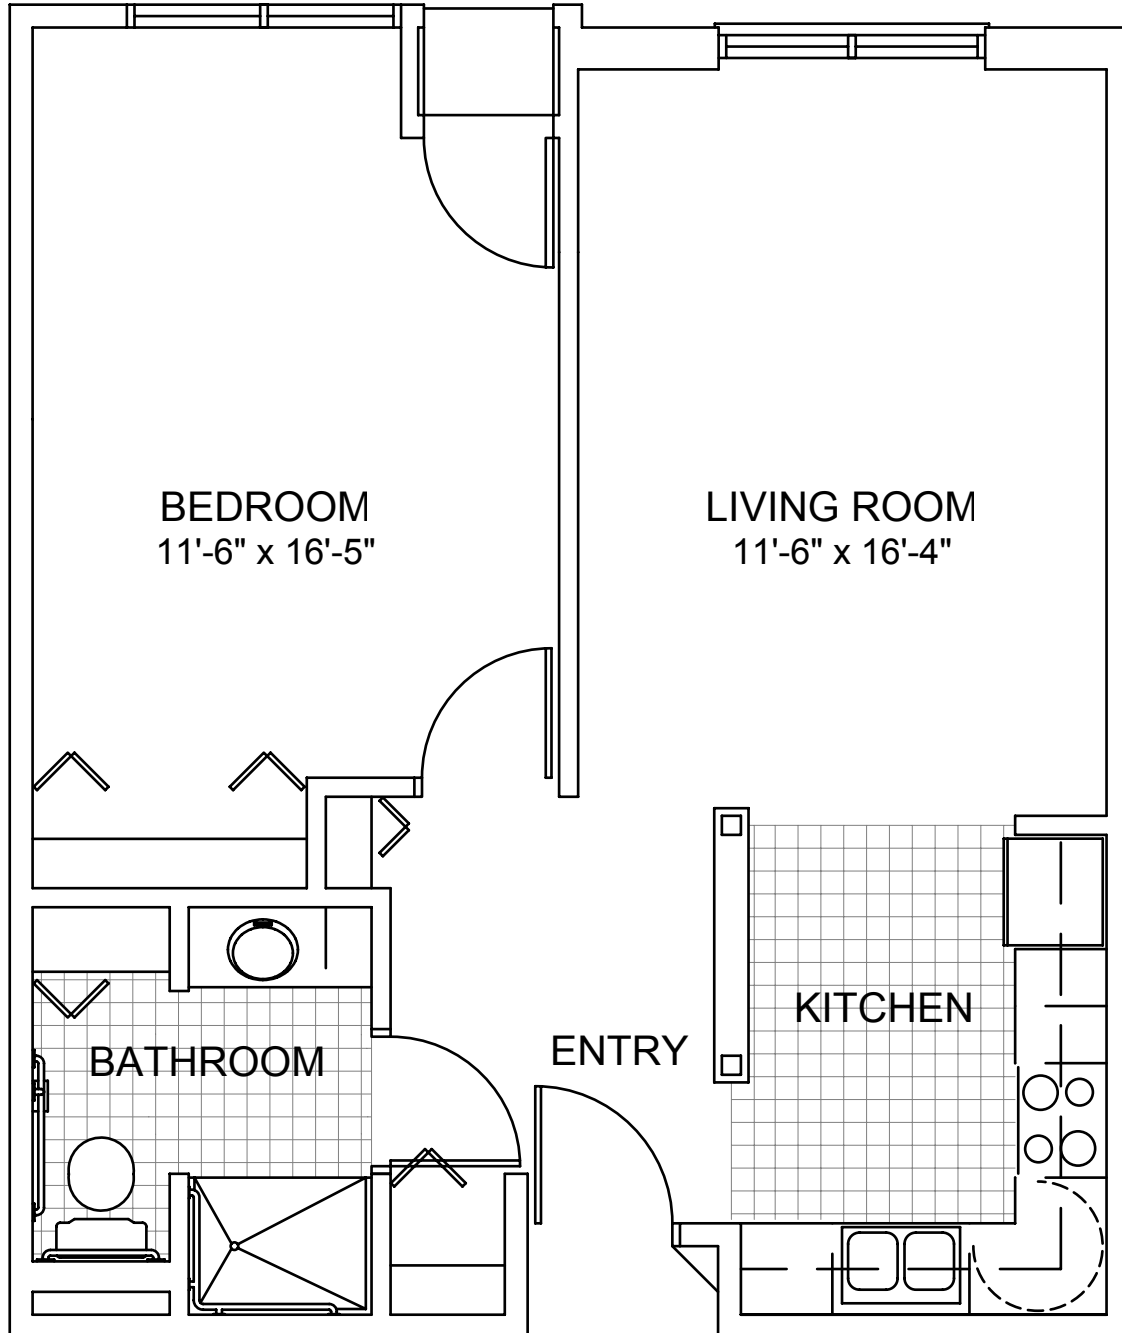

CORNELIA HOUSE

University Collection

UNIVERSITY - STYLE A
ONE BEDROOM - 567 SF

CORNELIA HOUSE

University Collection

CORNELIA HOUSE

University Collection

UNIVERSITY - STYLE C
ONE BEDROOM - 679 SF

CORNELIA HOUSE

University Collection

UNIVERSITY - STYLE D
ONE BEDROOM - 753 SF

CORNELIA HOUSE

Fairview Collection

FAIRVIEW - STYLE A
ONE BEDROOM - 627 SF

CORNELIA HOUSE

Feronia Collection

FERONIA - STYLE A
ONE BEDROOM - 667 SF
(deck not included in SF calculation)

CORNELIA HOUSE

Feronia Collection

FERONIA - STYLE B
ONE BEDROOM - 703 SF

CORNELIA HOUSE

Lynnhurst Collection

LYNNHURST - STYLE A
ONE BEDROOM - 730 SF

CORNELIA HOUSE

Lexington Collection

LEXINGTON - STYLE A
ONE BEDROOM - 712 SF

CORNELIA HOUSE

Lexington Collection

LEXINGTON - STYLE B
ONE BEDROOM - 760 SF

CORNELLIA HOUSE

Summit Collection