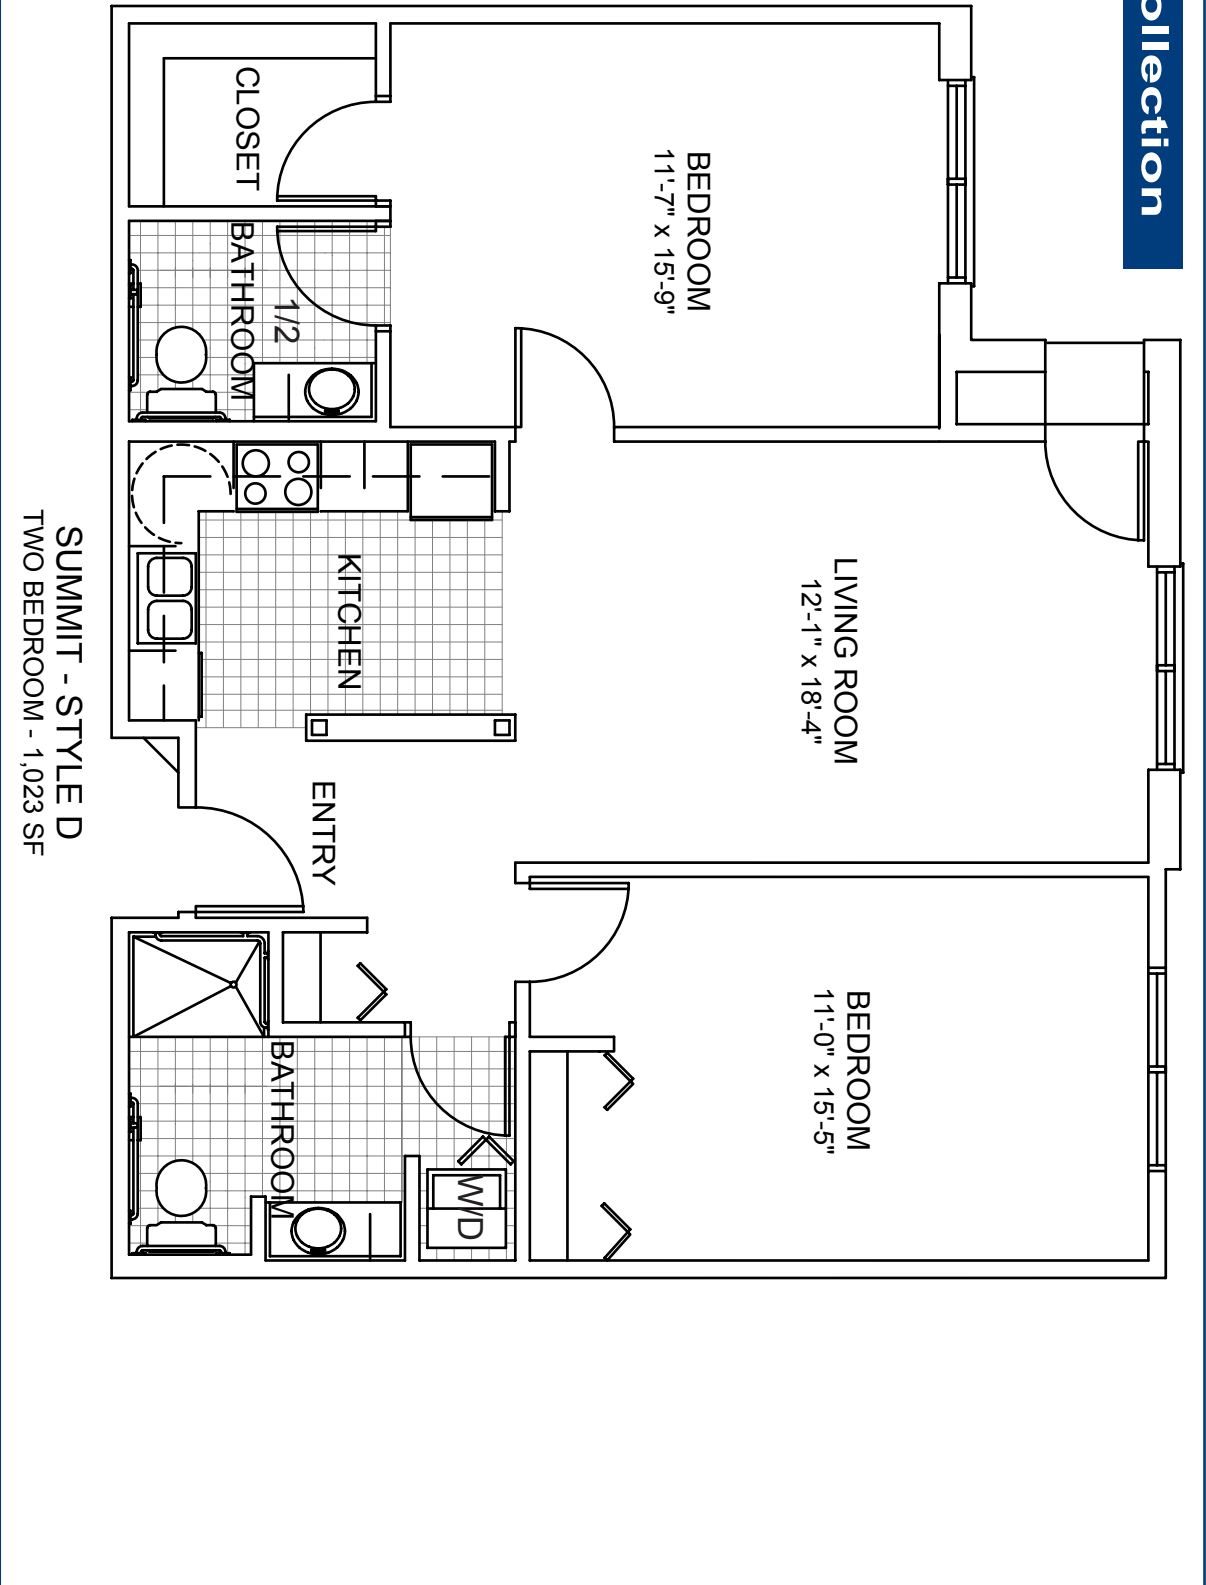

FERONIA - STYLE A
ONE BEDROOM - 667 SF
(deck not included in SF calculation)

CORNELIA HOUSE

Feronia Collection

FERONIA - STYLE B
ONE BEDROOM - 703 SF

CORNELIA HOUSE

Lynnhurst Collection

LYNNHURST - STYLE A
ONE BEDROOM - 730 SF

CORNELIA HOUSE

Lexington Collection

LEXINGTON - STYLE A
ONE BEDROOM - 712 SF

CORNELIA HOUSE

Lexington Collection

LEXINGTON - STYLE B
ONE BEDROOM - 760 SF

CORNELLIA HOUSE

Summit Collection

SUMMIT - STYLE A
TWO BEDROOM - 850 SF

CORNELLIA HOUSE

Summit Collection

SUMMIT - STYLE B
TWO BEDROOM - 821 SF

CORNELLIA HOUSE

Summit Collection

SUMMIT - STYLE C
TWO BEDROOM - 1,013 SF
(deck not included in SF calculation)

CORNELLIA HOUSE

Summit Collection

SUMMIT - STYLED D
TWO BEDROOM - 1,023 SF

CORNELLIA HOUSE

Summit Collection

SUMMIT - STYLE E
TWO BEDROOM - 914 SF

CORNELLIA HOUSE

Summit Collection