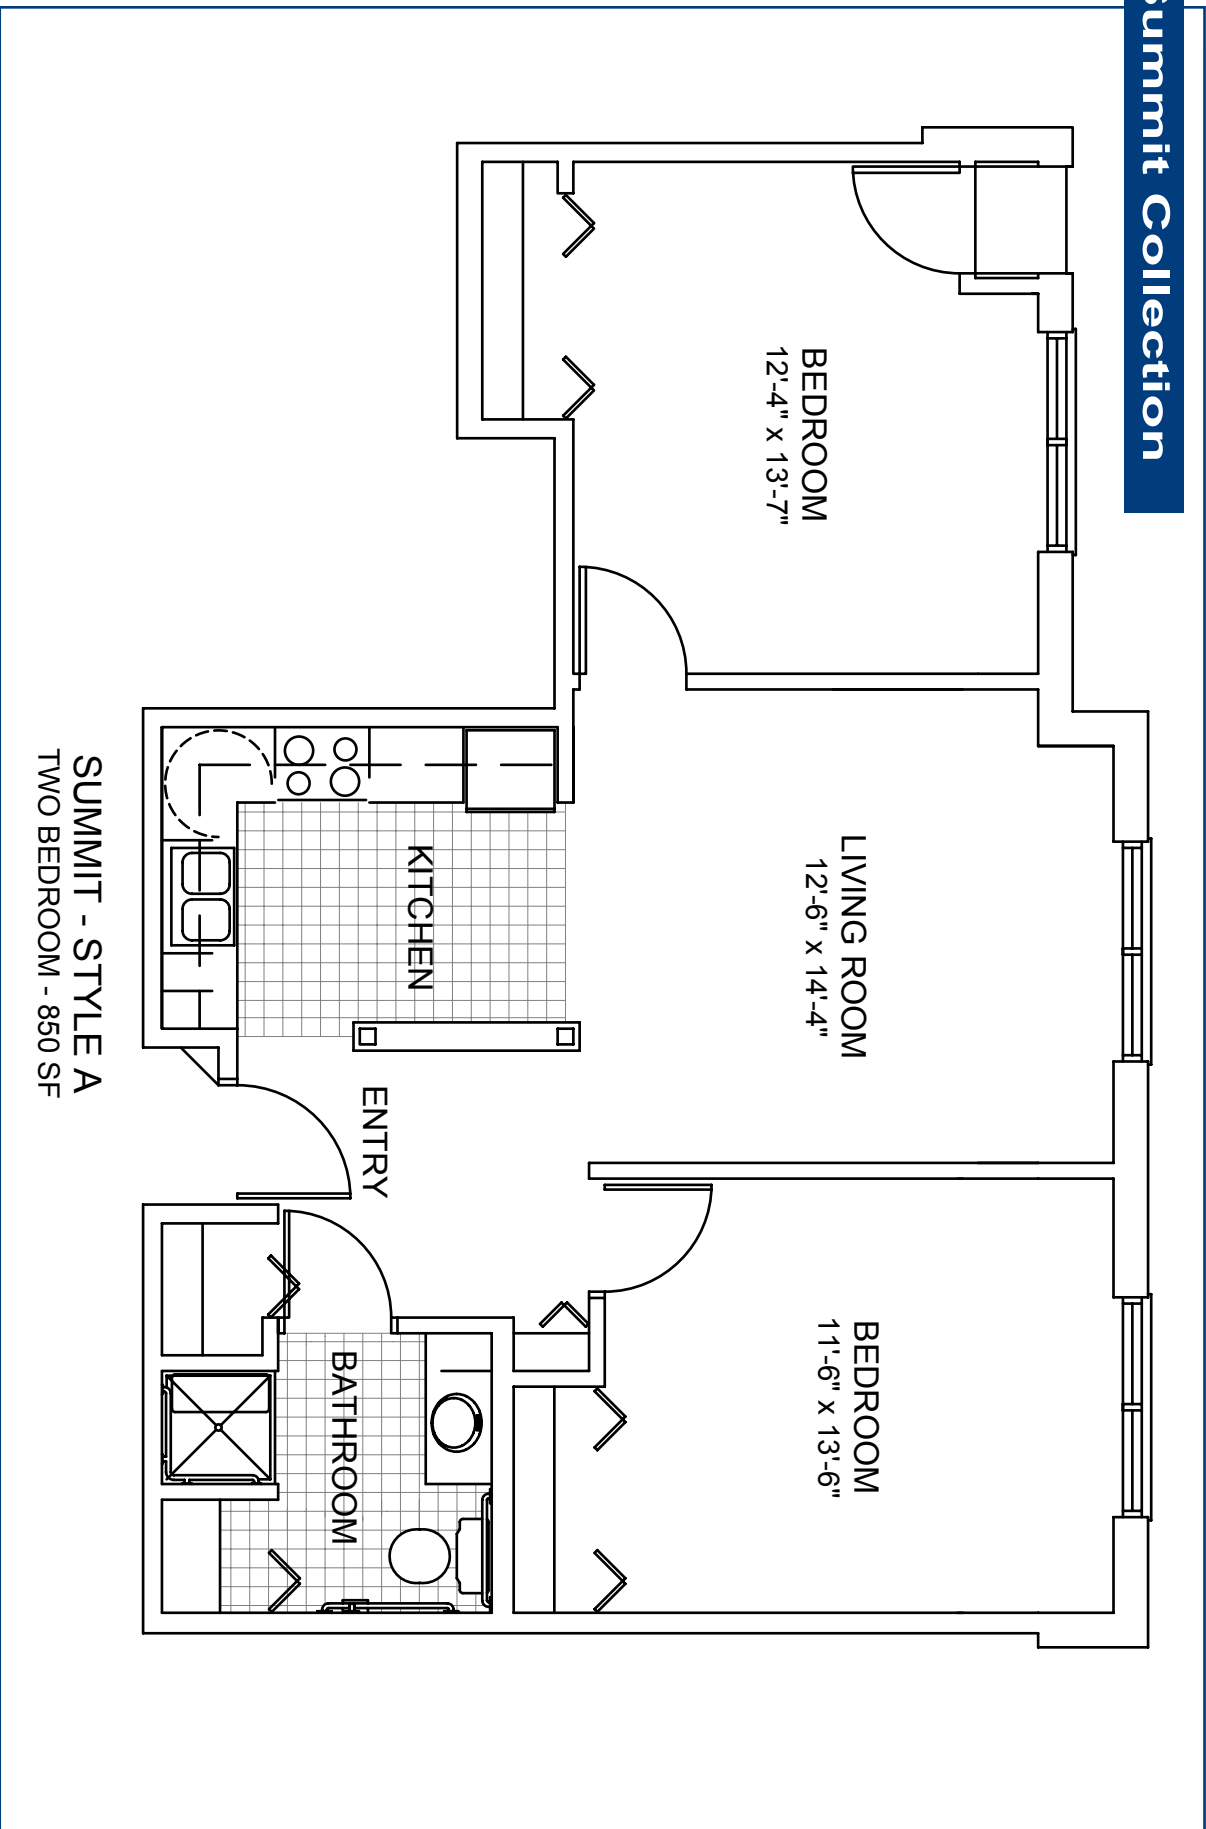

CORNELIA HOUSE

University Collection

UNIVERSITY - STYLE D
ONE BEDROOM - 753 SF

CORNELIA HOUSE

Fairview Collection

FAIRVIEW - STYLE A
ONE BEDROOM - 627 SF

CORNELIA HOUSE

Feronia Collection

FERONIA - STYLE A
ONE BEDROOM - 667 SF
(deck not included in SF calculation)

CORNELIA HOUSE

Feronia Collection

FERONIA - STYLE B
ONE BEDROOM - 703 SF

CORNELIA HOUSE

Lynnhurst Collection

LYNNHURST - STYLE A
ONE BEDROOM - 730 SF

CORNELIA HOUSE

Lexington Collection

LEXINGTON - STYLE A
ONE BEDROOM - 712 SF

CORNELIA HOUSE

Lexington Collection

LEXINGTON - STYLE B
ONE BEDROOM - 760 SF

CORNELLIA HOUSE

Summit Collection

SUMMIT - STYLE A
TWO BEDROOM - 850 SF

CORNELLIA HOUSE

Summit Collection

SUMMIT - STYLE B
TWO BEDROOM - 821 SF

CORNELLIA HOUSE

Summit Collection

SUMMIT - STYLE C
TWO BEDROOM - 1,013 SF
(deck not included in SF calculation)