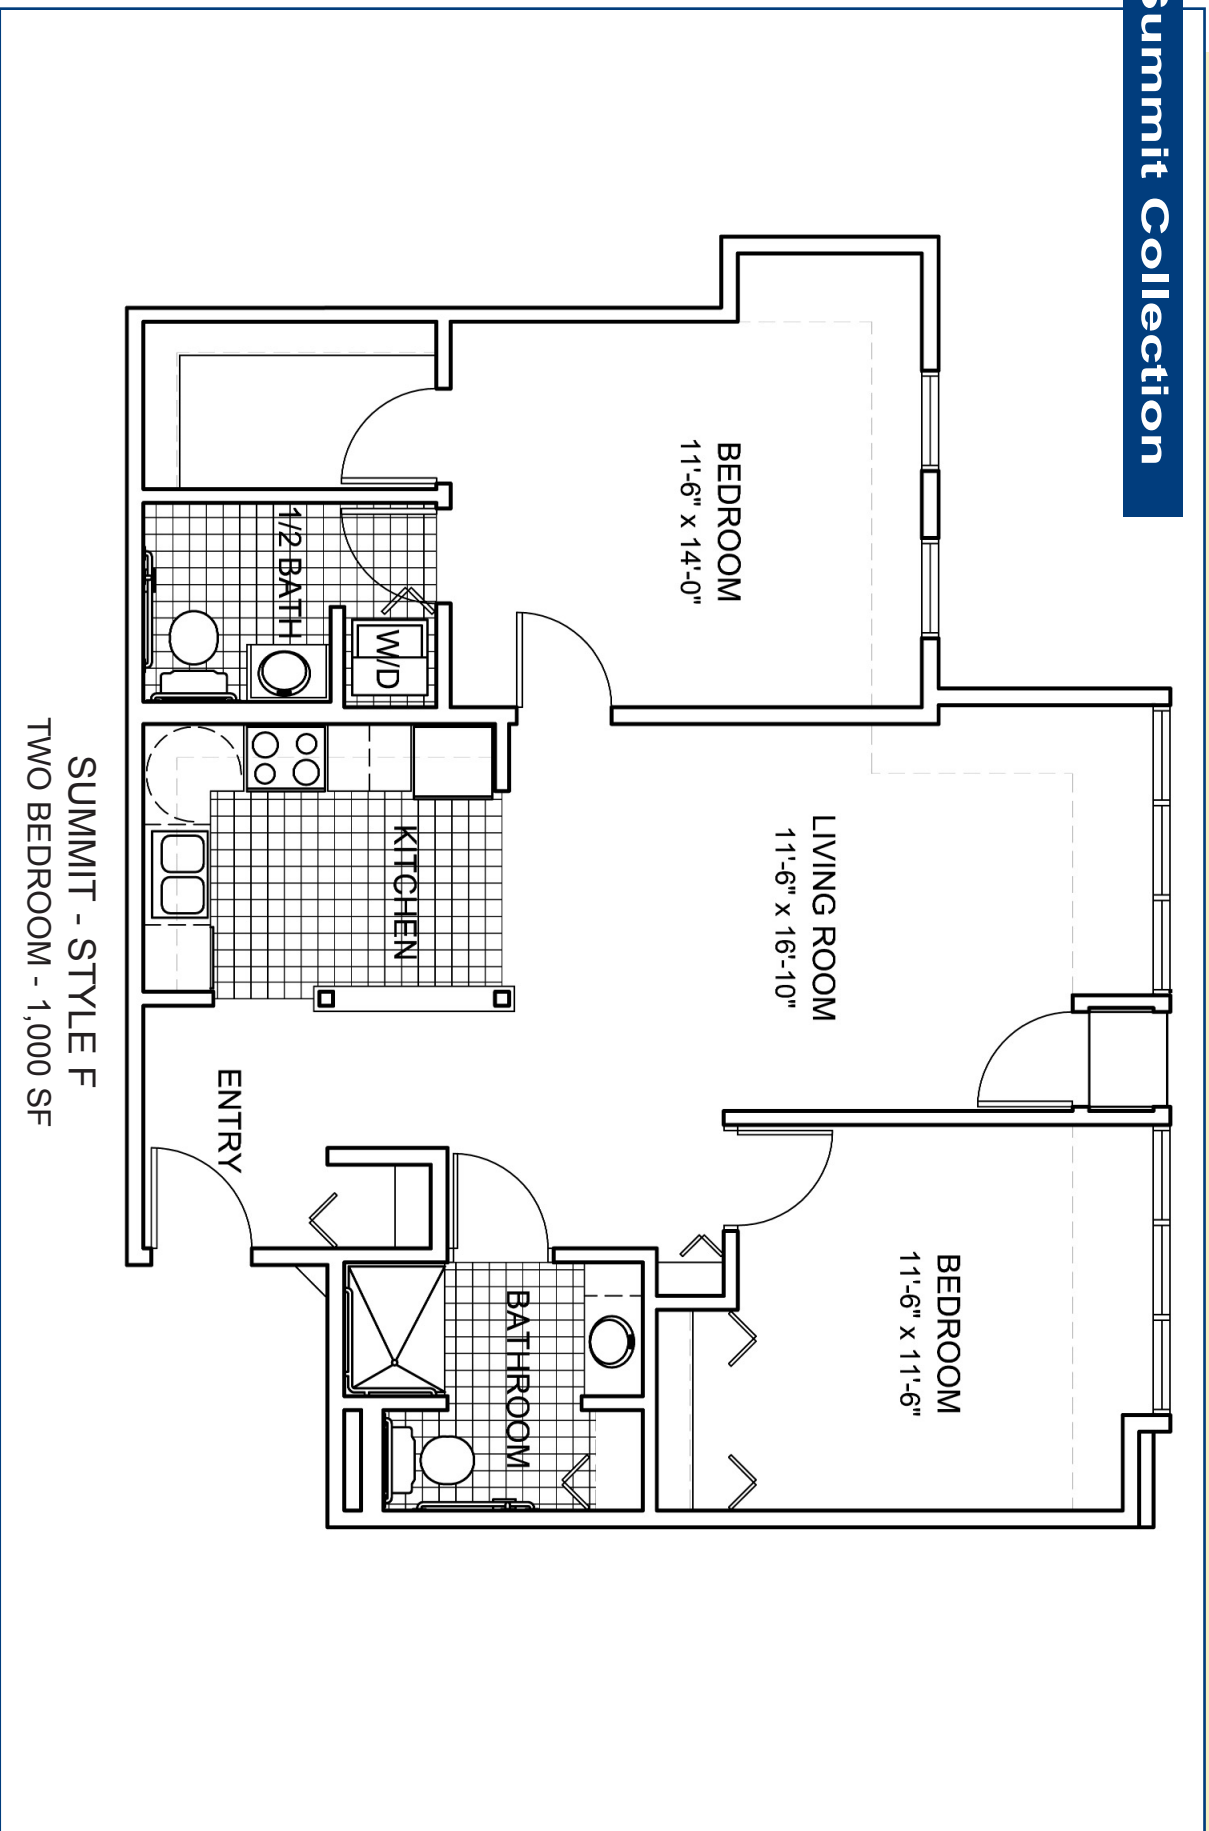

FERONIA - STYLE A
ONE BEDROOM - 667 SF
(deck not included in SF calculation)

CORNELIA HOUSE

Feronia Collection

FERONIA - STYLE B
ONE BEDROOM - 703 SF

CORNELIA HOUSE

Lynnhurst Collection

LYNNHURST - STYLE A
ONE BEDROOM - 730 SF

SUMMIT - STYLE A
TWO BEDROOM - 850 SF

CORNELLIA HOUSE

Summit Collection

SUMMIT - STYLE B
TWO BEDROOM - 821 SF

CORNELLIA HOUSE

Summit Collection

SUMMIT - STYLE C
TWO BEDROOM - 1,013 SF
(deck not included in SF calculation)

CORNELLIA HOUSE

Summit Collection

SUMMIT - STYLED D
TWO BEDROOM - 1,023 SF

CORNELLIA HOUSE

Summit Collection

SUMMIT - STYLE E
TWO BEDROOM - 914 SF

CORNELLIA HOUSE

Summit Collection

SUMMIT - STYLE F
TWO BEDROOM - 1,000 SF

CORNELLIA HOUSE

Summit Collection

SUMMIT - STYLE G
TWO BEDROOM - 1,090 SF