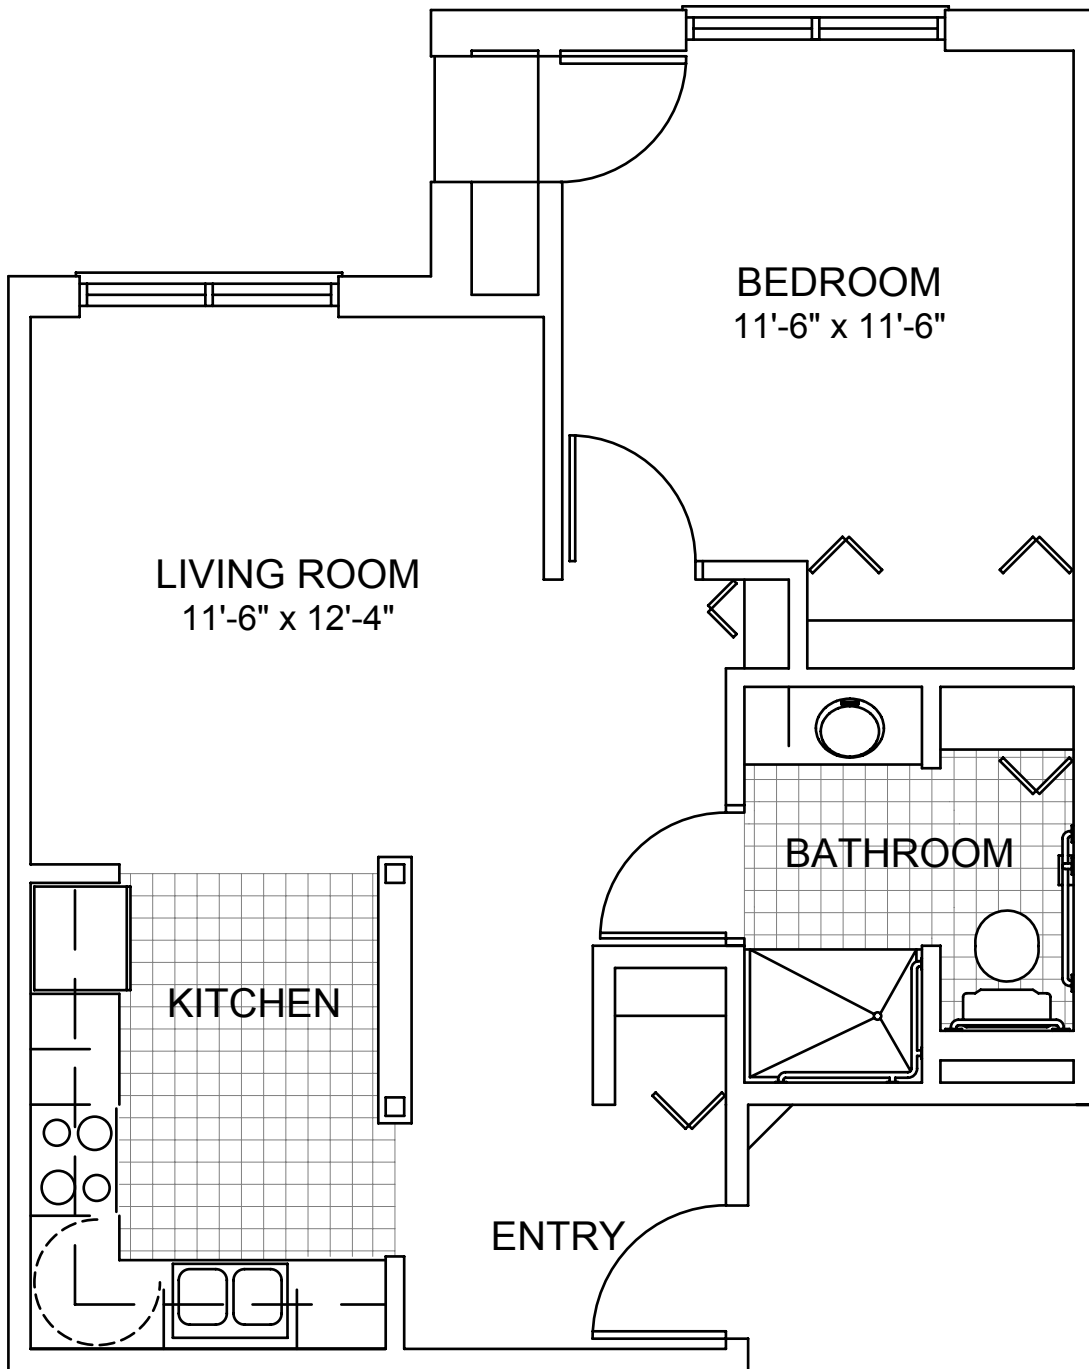

CORNELIA HOUSE

University Collection

UNIVERSITY - STYLE A
ONE BEDROOM - 567 SF

CORNELIA HOUSE

University Collection

CORNELIA HOUSE

University Collection

UNIVERSITY - STYLE C
ONE BEDROOM - 679 SF

CORNELIA HOUSE

University Collection

UNIVERSITY - STYLE D
ONE BEDROOM - 753 SF

CORNELIA HOUSE

Fairview Collection

FAIRVIEW - STYLE A
ONE BEDROOM - 627 SF

CORNELIA HOUSE

Feronia Collection

FERONIA - STYLE A
ONE BEDROOM - 667 SF
(deck not included in SF calculation)

CORNELIA HOUSE

Feronia Collection

FERONIA - STYLE B
ONE BEDROOM - 703 SF

CORNELIA HOUSE

Lynnhurst Collection

LYNNHURST - STYLE A
ONE BEDROOM - 730 SF

CORNELIA HOUSE

Lexington Collection

LEXINGTON - STYLE A
ONE BEDROOM - 712 SF

CORNELIA HOUSE

Lexington Collection

LEXINGTON - STYLE B
ONE BEDROOM - 760 SF

CORNELLIA HOUSE

Summit Collection