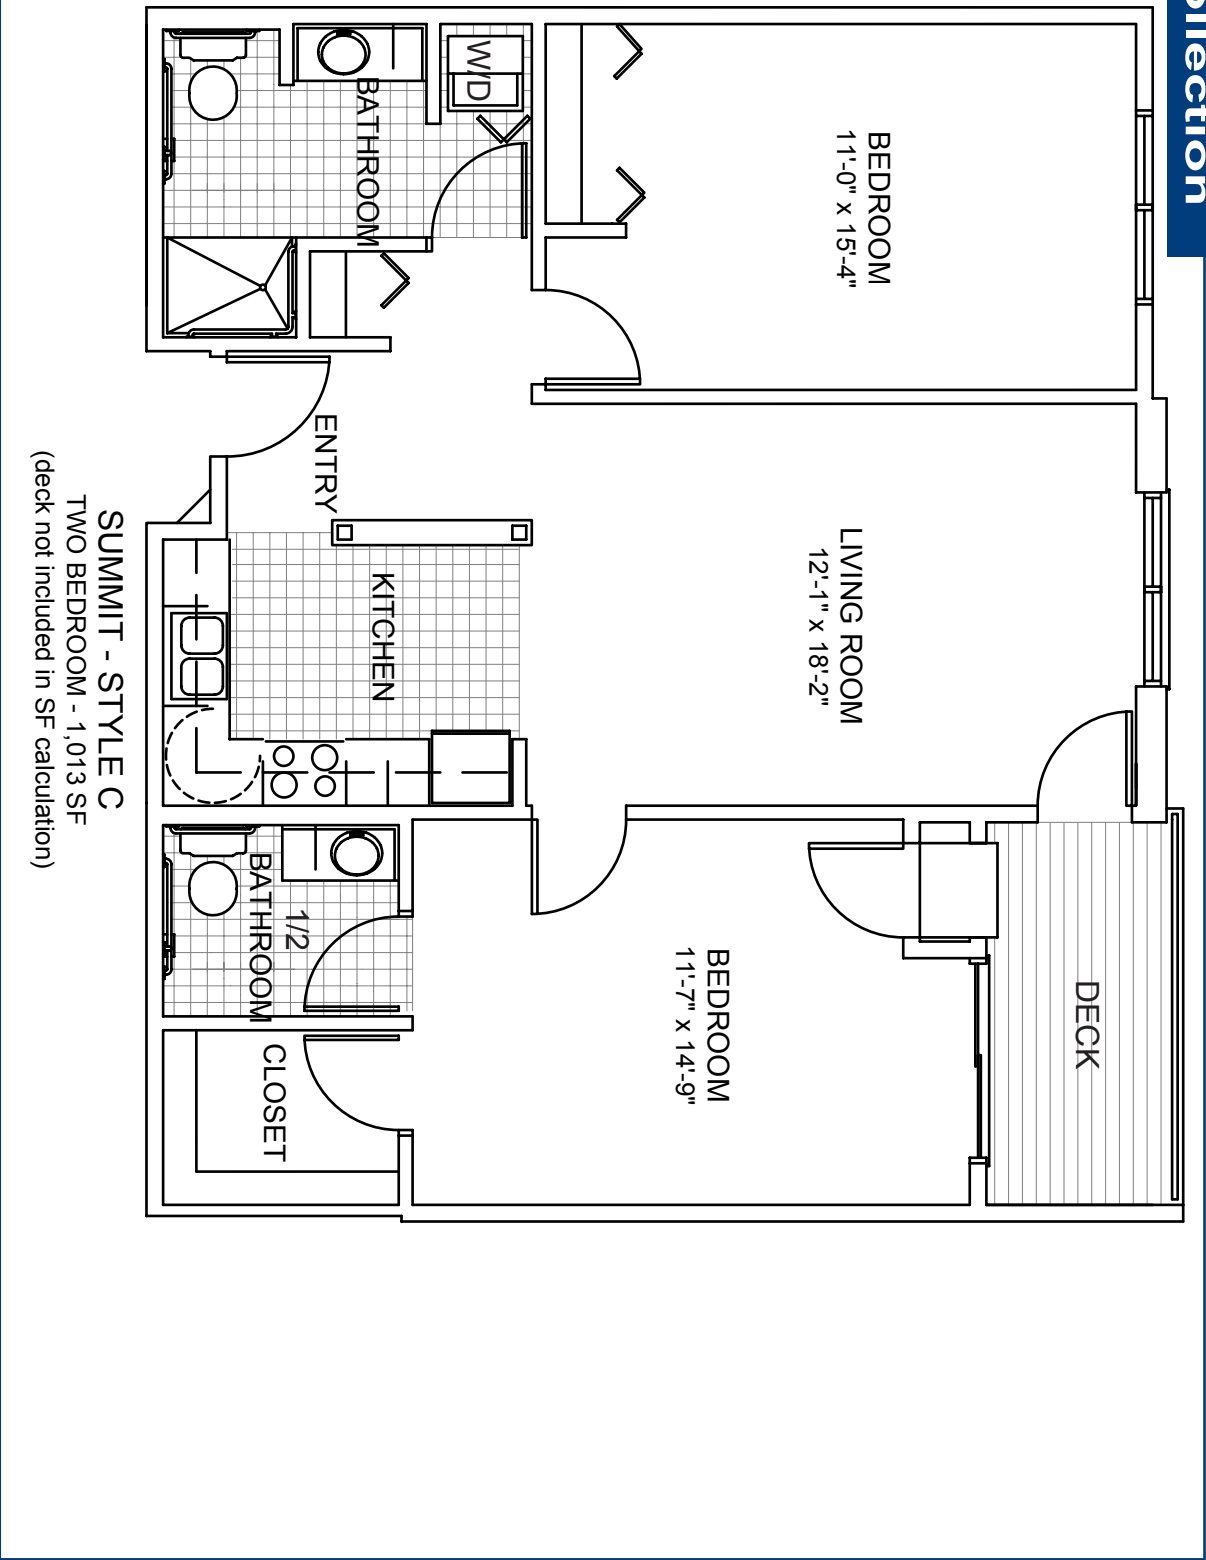

CORNELIA HOUSE

Summit Collection

SUMMIT - STYLE C
TWO BEDROOM - 1,013 SF
(deck not included in SF calculation)