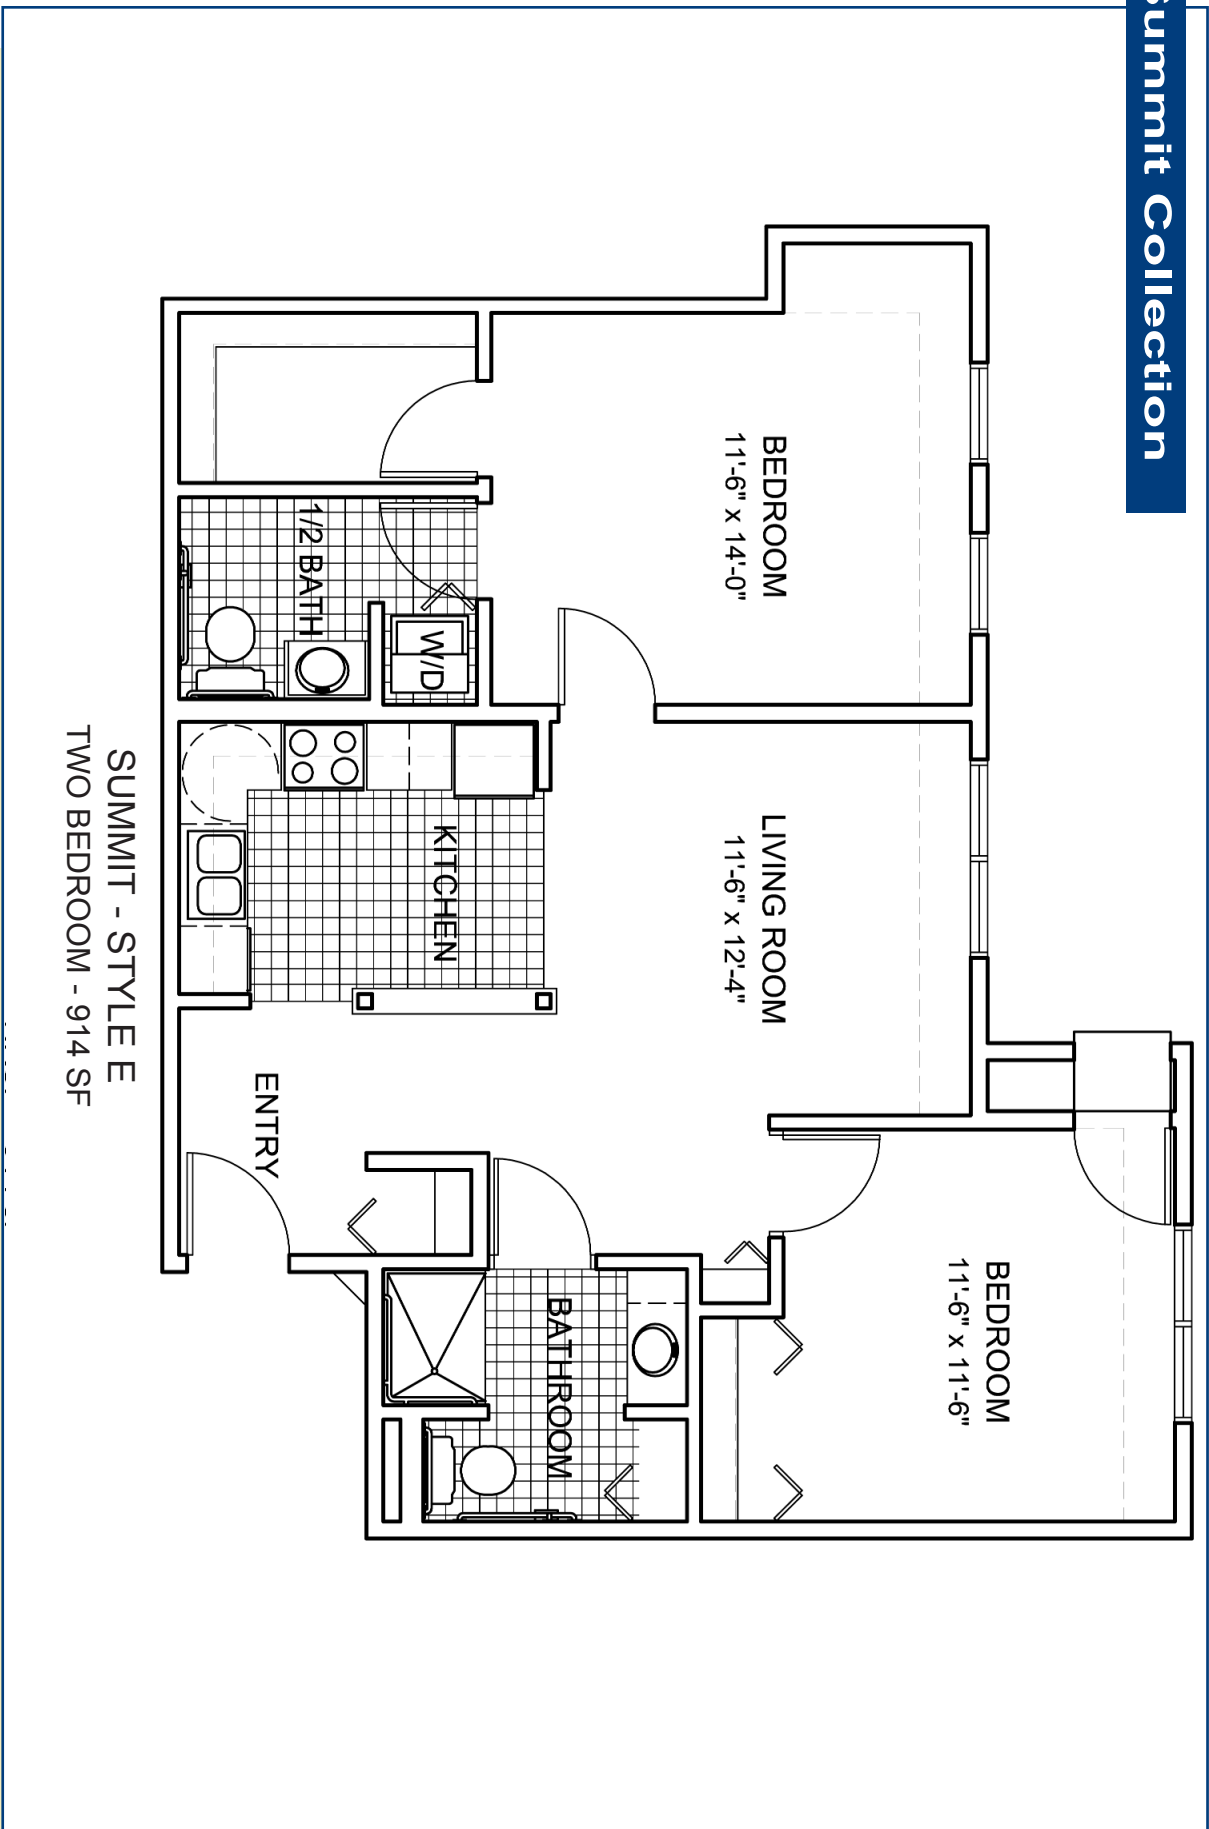

CORNELLIA HOUSE

Summit Collection

SUMMIT - STYLE E
TWO BEDROOM - 914 SF