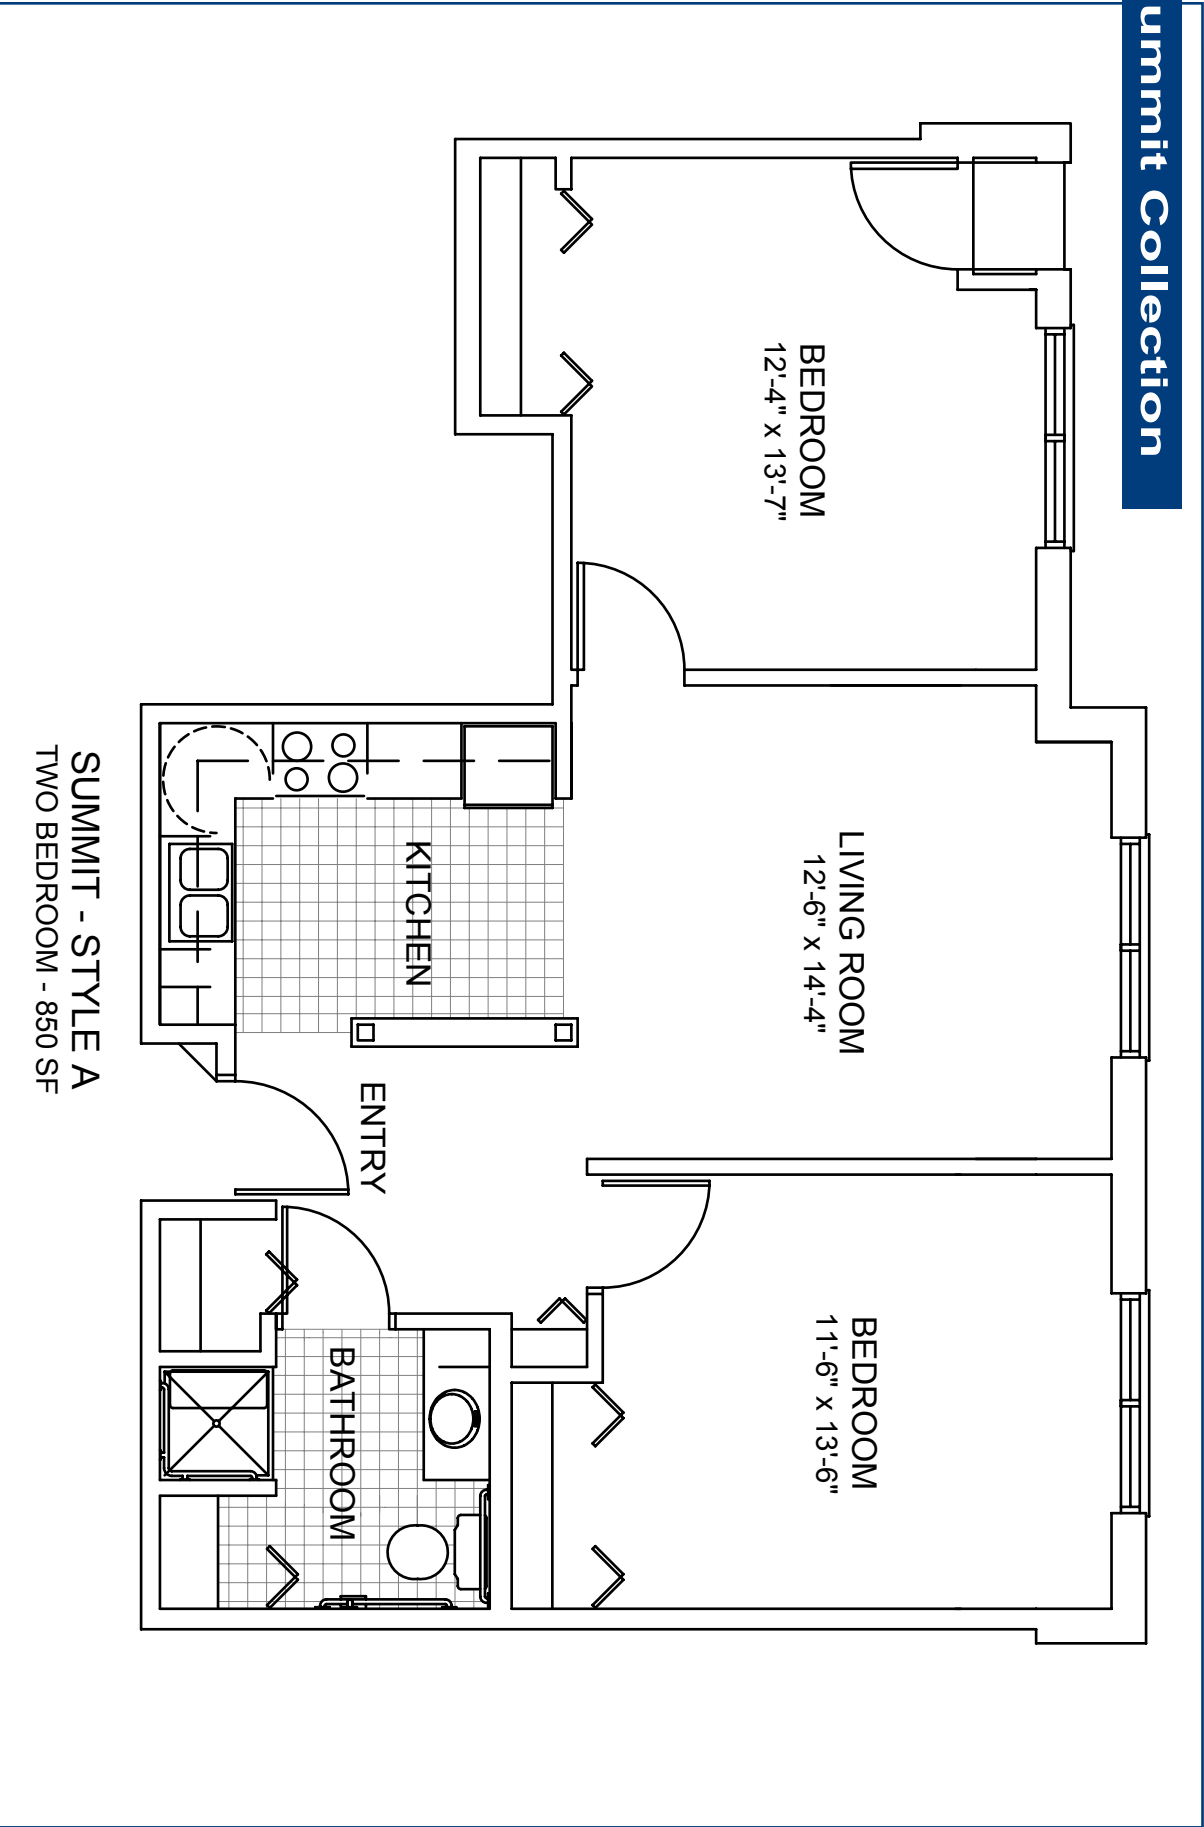

CORNELLIA HOUSE

Summit Collection

SUMMIT - STYLE A
TWO BEDROOM - 850 SF