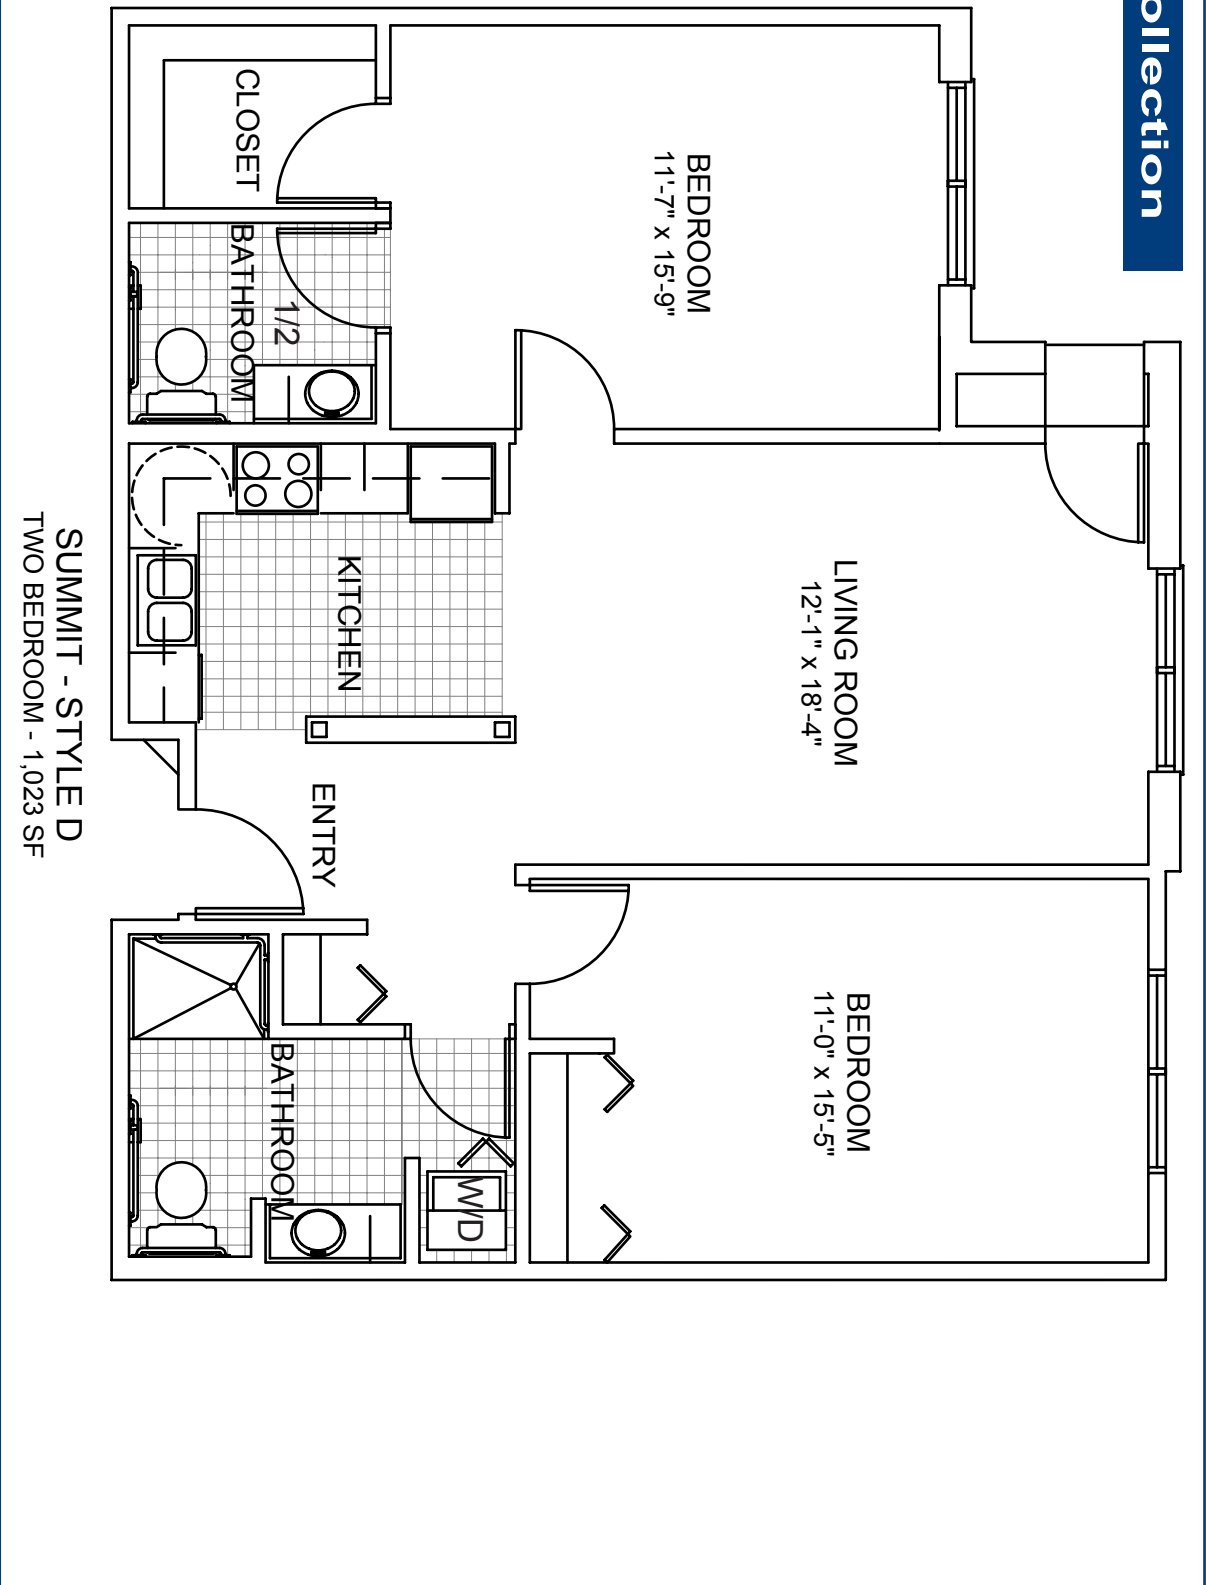

CORNELLIA HOUSE

Summit Collection

SUMMIT - STYLED D
TWO BEDROOM - 1,023 SF